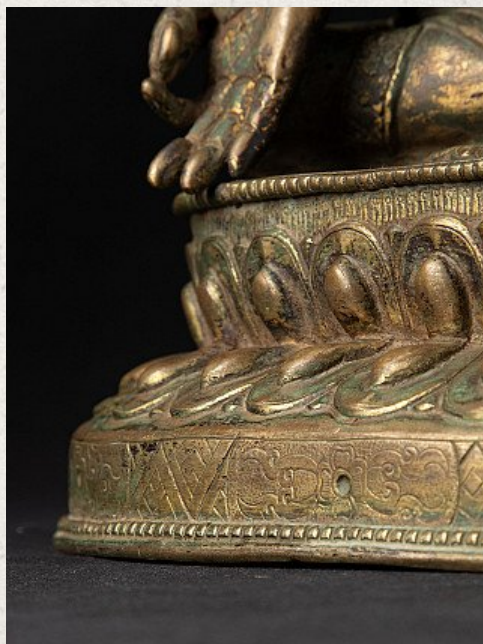

[See on website](#)