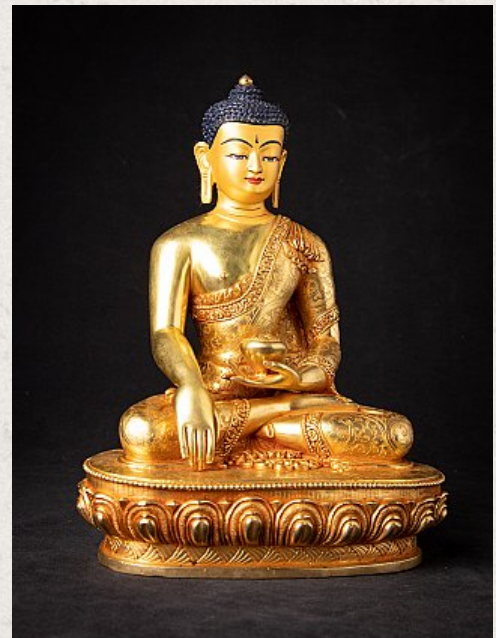

Newly made Nepali Buddha statue

- Material : bronze
- 26,5 cm high
- 19,8 cm wide and 13,2 cm deep
- Fire gilded with 24 crt. gold - the face is traditionally gold painted
- Bhumisparsha mudra
- Made in the highest quality !
- Weight: 2,4 kgs
- Originating from Nepal
- Nr: 3288-9

Original Buddhas

Rielerweg 71-73

7416 ZB Deventer

The Netherlands

www.originalbuddhas.com

info@originalbuddhas.com

+31-6-22192241