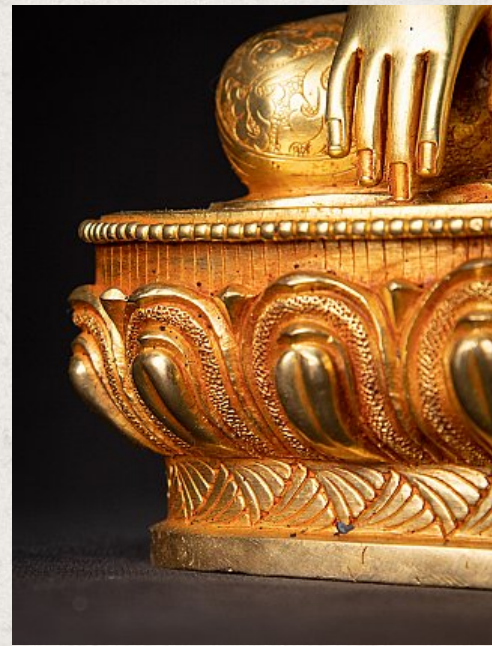

[See on website](#)