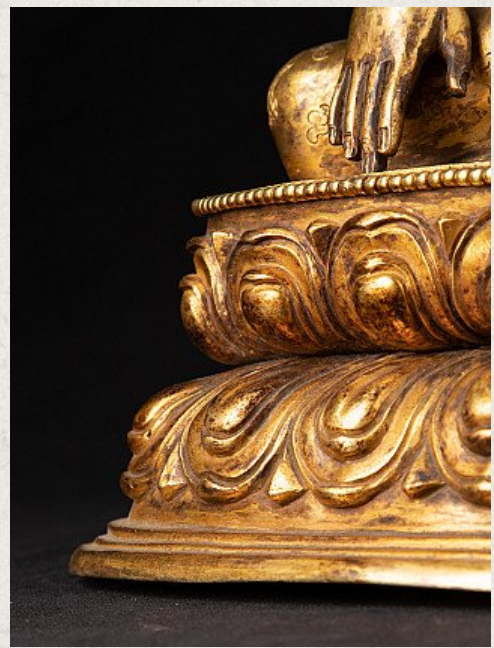

[See on website](#)