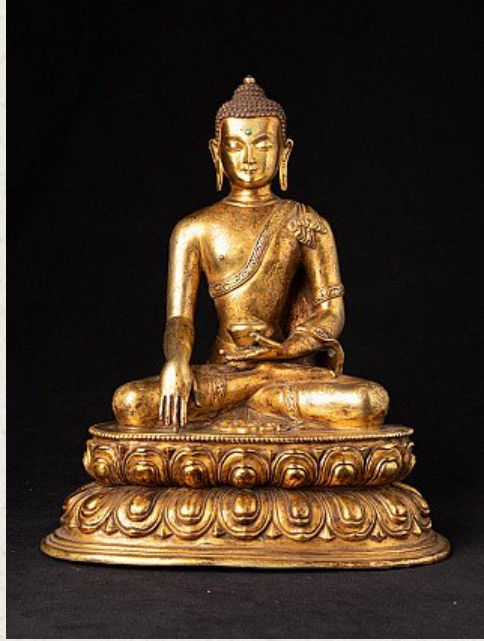

High quality Nepali Buddha statue

- Material : bronze
- 27,7 cm high
- 22,6 cm wide and 16,7 cm deep
- Fire gilded with 24 krt. gold
- Bhumisparsha mudra
- Middle 20th century
- Very high quality !
- Originating from Nepal
- Nr: 3300-4

Original Buddhas

Rielerweg 71-73

7416 ZB Deventer

The Netherlands

www.originalbuddhas.com

info@originalbuddhas.com

+31-6-22192241