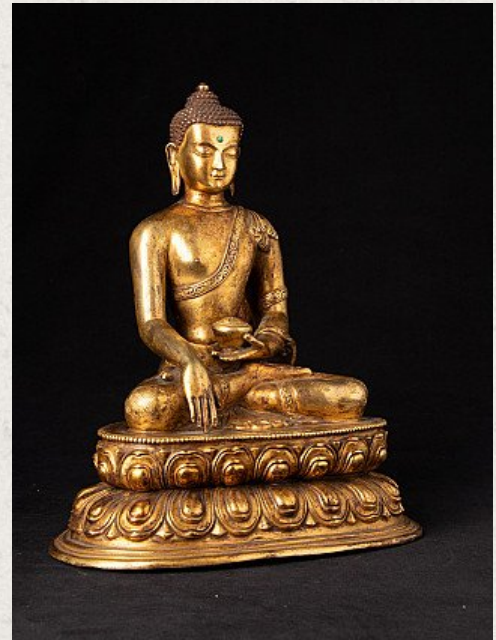

High quality Nepali Buddha statue

- Material : bronze
- 27,7 cm high
- 22,6 cm wide and 16,7 cm deep
- Fire gilded with 24 krt. gold
- Bhumisparsha mudra
- Middle 20th century
- Very high quality !
- Originating from Nepal
- Nr: 3300-4

Original Buddhas

Rielerweg 71-73

7416 ZB Deventer

The Netherlands

www.originalbuddhas.com

info@originalbuddhas.com

+31-6-22192241