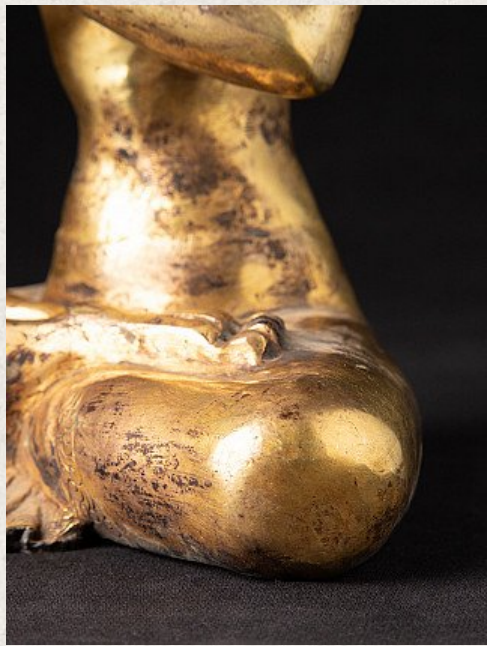

[See on website](#)