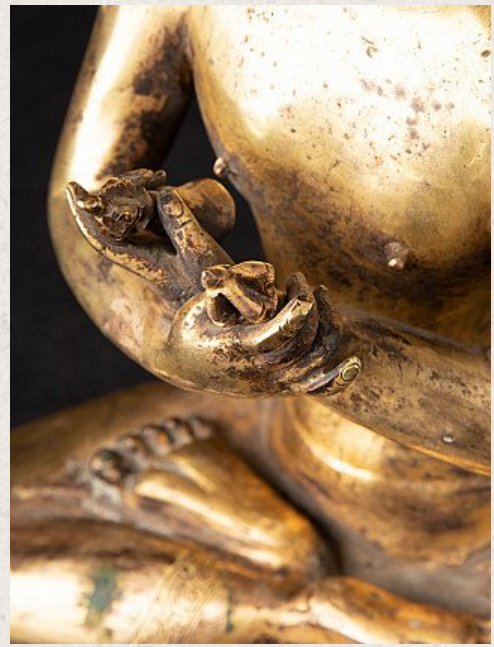

[See on website](#)