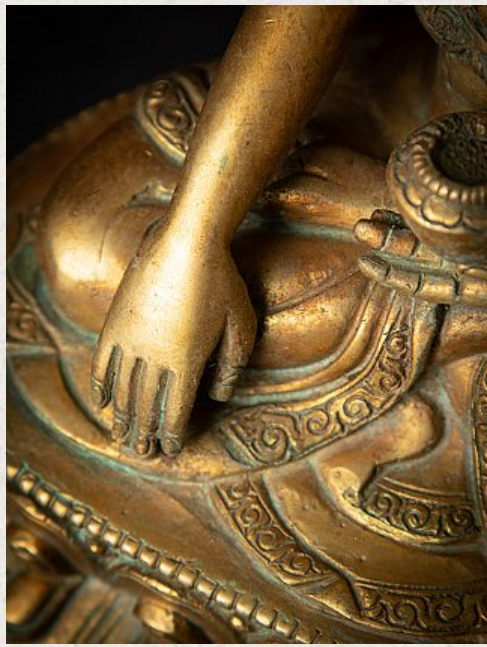

[See on website](#)