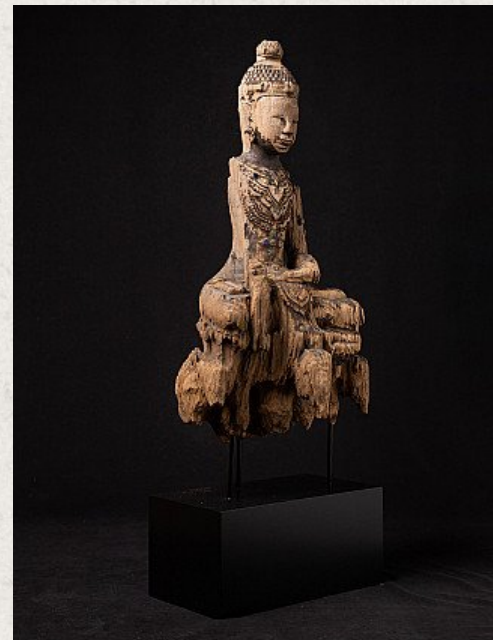

## Antique Burmese Buddha statue

- Material : wood
- 107 cm high
- 41,2 cm wide and 29 cm deep
- The height is the total height, measured including the wooden base
- Ava style
- Bhumisparsha mudra
- 16-17th century
- Very special !
- Originating from Burma
- Nr: 3329