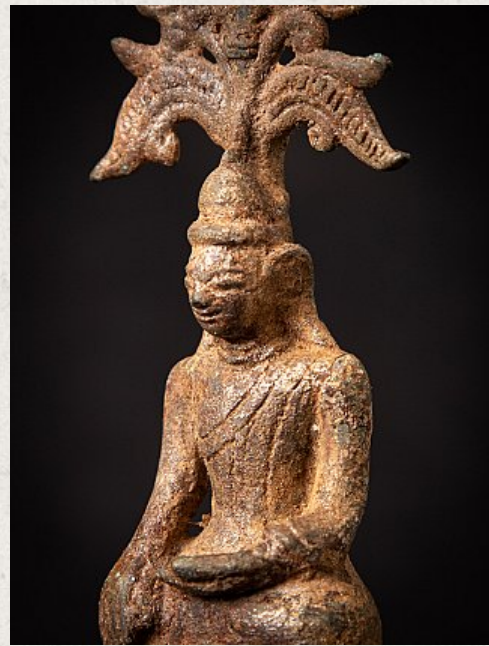

Antique bronze Burmese Shan Buddha

- Material : bronze
- 17,7 cm high
- 5 cm wide and 4,7 cm deep
- Shan (Tai Yai) style
- Bhumisparsha mudra
- 18th century
- Weight: 198 grams
- Originating from Burma
- Nr: 3341-10
- Price : 400 euro