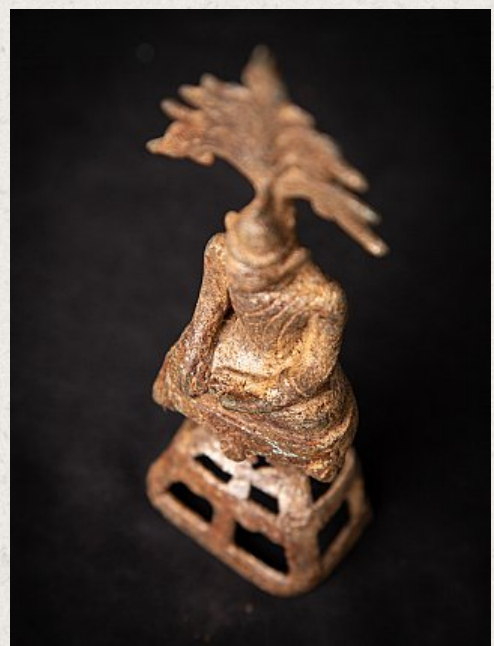

Antique bronze Burmese Shan Buddha

- Material : bronze
- 17,7 cm high
- 5 cm wide and 4,7 cm deep
- Shan (Tai Yai) style
- Bhumisparsha mudra
- 18th century
- Weight: 198 grams
- Originating from Burma
- Nr: 3341-10
- Price : 400 euro