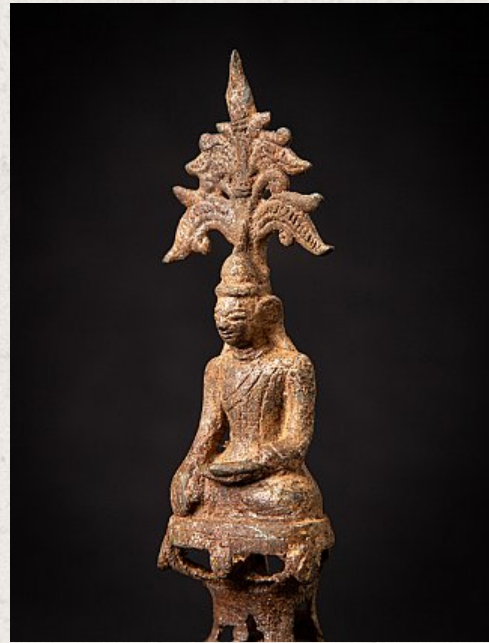

Antique bronze Burmese Shan Buddha

- Material : bronze
- 17,7 cm high
- 5 cm wide and 4,7 cm deep
- Shan (Tai Yai) style
- Bhumisparsha mudra
- 18th century
- Weight: 198 grams
- Originating from Burma
- Nr: 3341-10
- Price : 400 euro