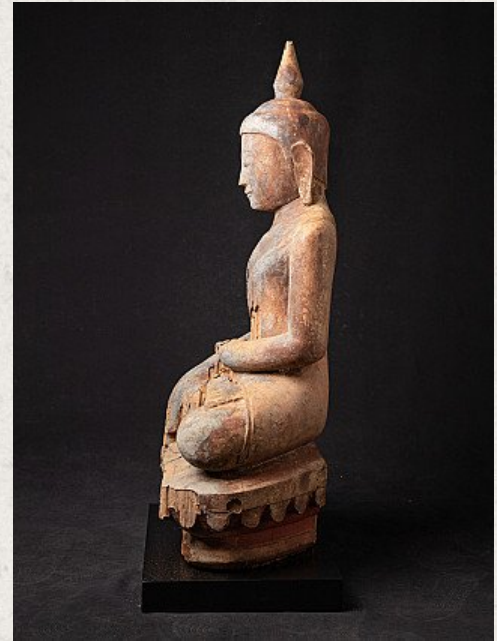

Early antique Burmese Ava Buddha statue

- Material : wood
- 94 cm high
- 47 cm wide and 32,5 cm deep
- With traces of the original 24 krt. gilding
- Ava style
- Bhumisparsha mudra
- 15-16th century
- One of the earliest wooden Buddha statues in my collection
- Originating from Burma
- Nr. 3351

Original Buddhas

Rielerweg 71-73

7416 ZB Deventer

The Netherlands

www.originalbuddhas.com

info@originalbuddhas.com

+31-6-22192241