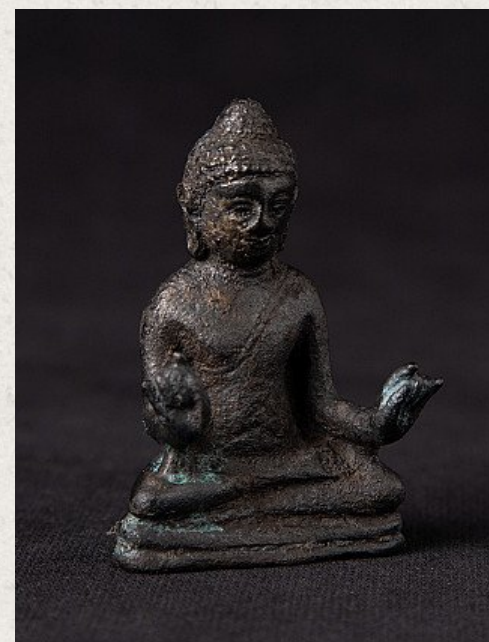

Antique bronze Top Quality Pyu Buddha statue

- Material : bronze
- 5,2 cm high
- 3,4 cm wide and 2,3 cm deep
- Pyu style
- 8-10th century
- Very special ! Original Pyu Buddha statues are extremely rare !!
- This statue is still in perfect condition - no repairs or damages.
- I will add it to my private collection if it will not be sold soon.
- Originating from Burma
- Nr: 3355

Original Buddhas

Rielerweg 71-73

7416 ZB Deventer

The Netherlands

www.originalbuddhas.com

info@originalbuddhas.com

+31-6-22192241