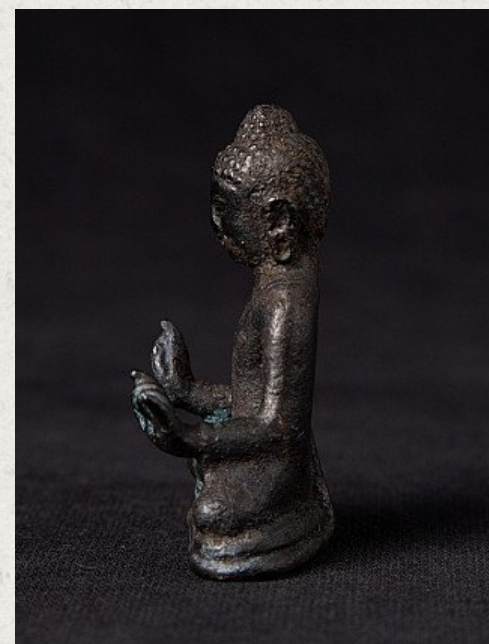

Antique bronze Top Quality Pyu Buddha statue

- Material : bronze
- 5,2 cm high
- 3,4 cm wide and 2,3 cm deep
- Pyu style
- 8-10th century
- Very special ! Original Pyu Buddha statues are extremely rare !!
- This statue is still in perfect condition - no repairs or damages.
- I will add it to my private collection if it will not be sold soon.
- Originating from Burma
- Nr: 3355

Original Buddhas

Rielerweg 71-73

7416 ZB Deventer

The Netherlands

www.originalbuddhas.com

info@originalbuddhas.com

+31-6-22192241