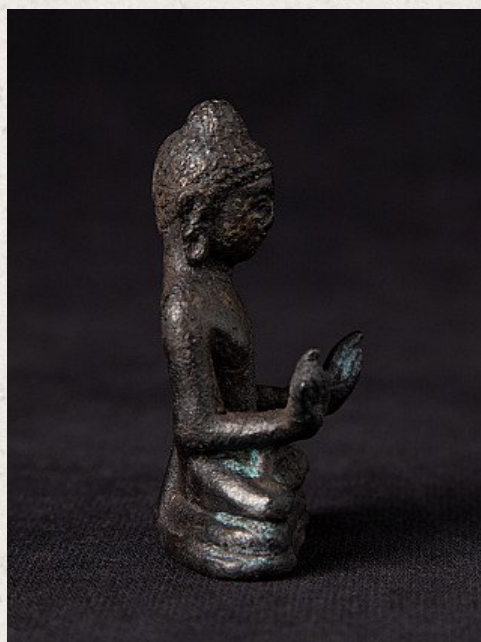

Antique bronze Top Quality Pyu Buddha statue

- Material : bronze
- 5,2 cm high
- 3,4 cm wide and 2,3 cm deep
- Pyu style
- 8-10th century
- Very special ! Original Pyu Buddha statues are extremely rare !!
- This statue is still in perfect condition - no repairs or damages.
- I will add it to my private collection if it will not be sold soon.
- Originating from Burma
- Nr: 3355

Original Buddhas

Rielerweg 71-73

7416 ZB Deventer

The Netherlands

www.originalbuddhas.com

info@originalbuddhas.com

+31-6-22192241