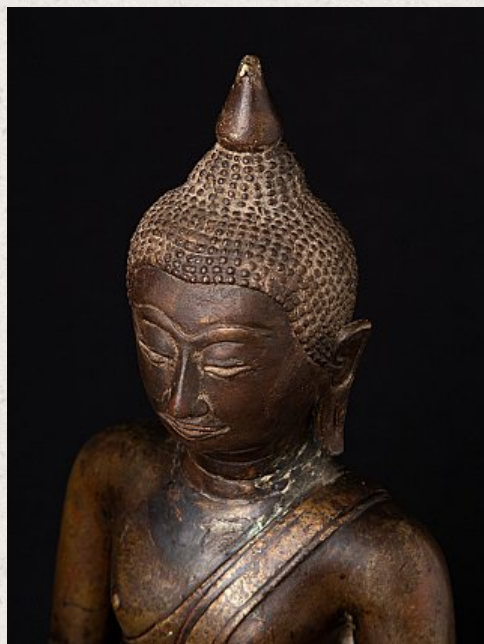

Antique bronze Thai Buddha statue

- Material : bronze
- 31,5 cm high
- 21,2 cm wide and 9 cm deep
- With traces of 24 krt. gilding
- Bhumisparsha mudra
- 16th century
- Originating from Thailand
- Nr: 3432-VK