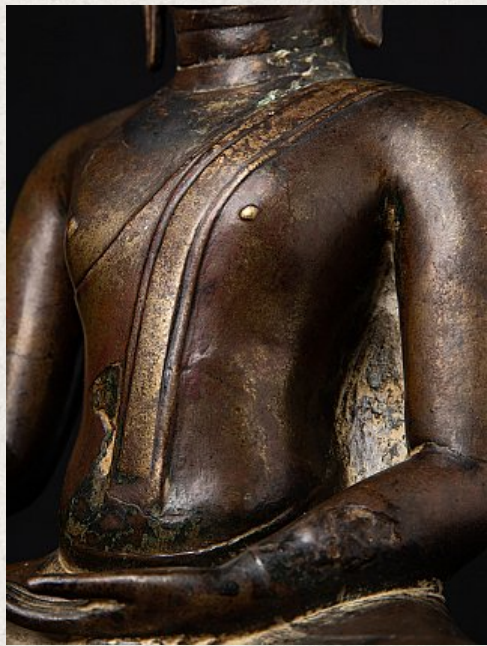

Antique bronze Thai Buddha statue

- Material : bronze
- 31,5 cm high
- 21,2 cm wide and 9 cm deep
- With traces of 24 krt. gilding
- Bhumisparsha mudra
- 16th century
- Originating from Thailand
- Nr: 3432-VK