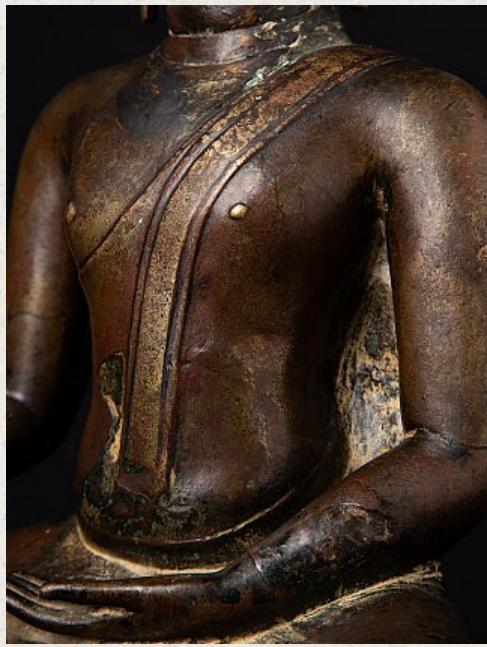

Antique bronze Thai Buddha statue

- Material : bronze
- 31,5 cm high
- 21,2 cm wide and 9 cm deep
- With traces of 24 krt. gilding
- Bhumisparsha mudra
- 16th century
- Originating from Thailand
- Nr: 3432-VK