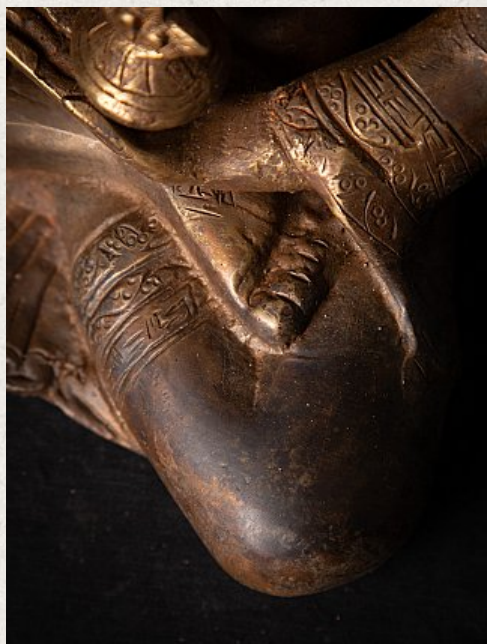

Bronze Nepali Medicine Buddha statue

- Material : bronze
- 21,7 cm high
- 16,7 cm wide and 13 cm deep
- Early 21st century
- Originating from Nepal
- Nr: 3459-3

[See on website](#)