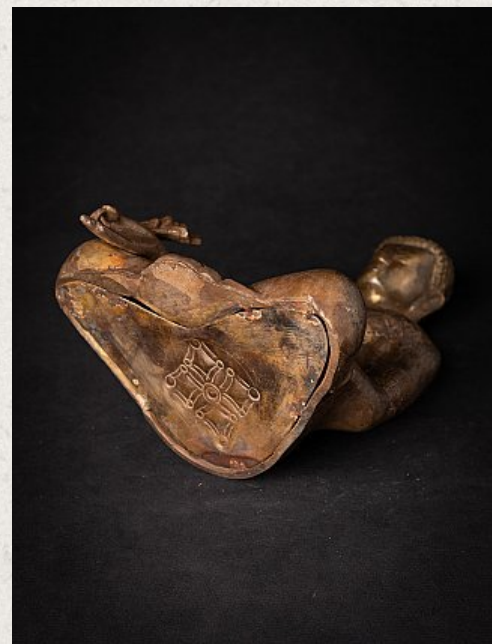

Bronze Nepali Medicine Buddha statue

- Material : bronze
- 21,7 cm high
- 16,7 cm wide and 13 cm deep
- Early 21st century
- Originating from Nepal
- Nr: 3459-3

[See on website](#)