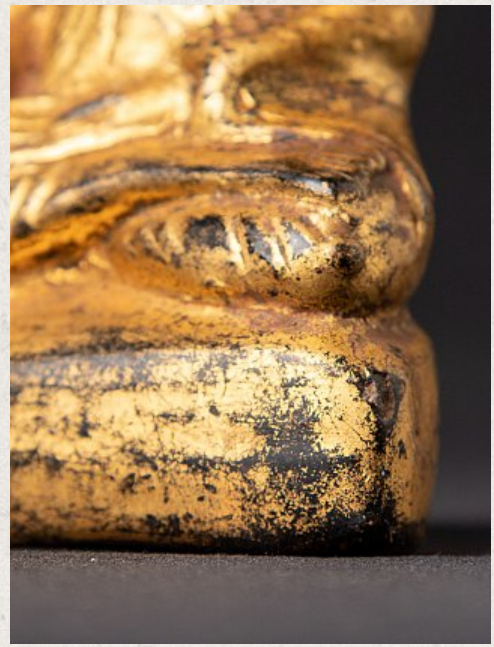

[See on website](#)