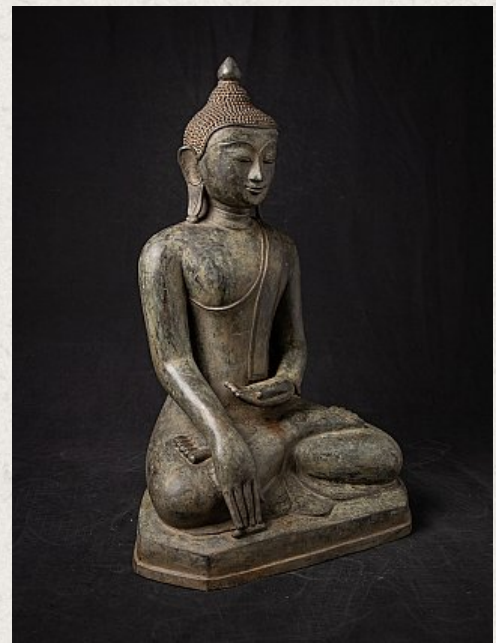

Old bronze Burmese Buddha statue

- Material : bronze
- 65,5 cm high
- 44,1 cm wide and 34,5 cm deep
- Ava style
- Bhumisparsha mudra
- Middle 20th century
- Originating from Burma
- Nr. 3466-7

Original Buddhas

Rielerweg 71-73

7416 ZB Deventer

The Netherlands

www.originalbuddhas.com

info@originalbuddhas.com

+31-6-22192241