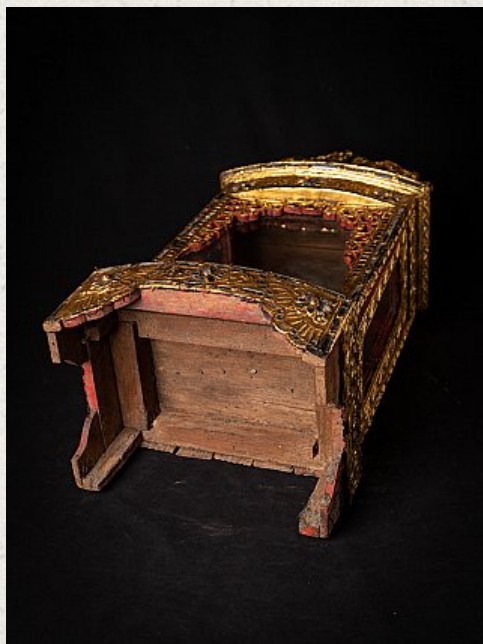

[See on website](#)