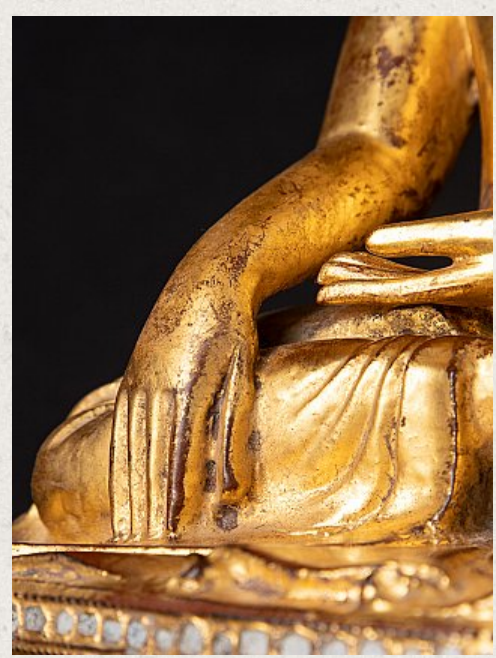

[See on website](#)