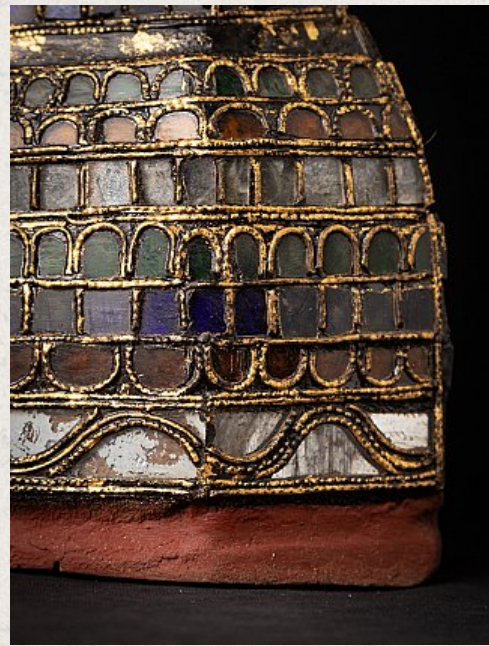

Antique wooden Burmese Shan Buddha

- Material : wood
- 57,5 cm high
- 25 cm wide and 16 cm deep
- With traces of 24 krt. gilding
- Shan (Tai Yai) style
- Bhumisparsha mudra
- 18th century
- Weight: 5,65 kgs
- Originating from Burma
- Nr: 3483-1
- Price : 950 euro