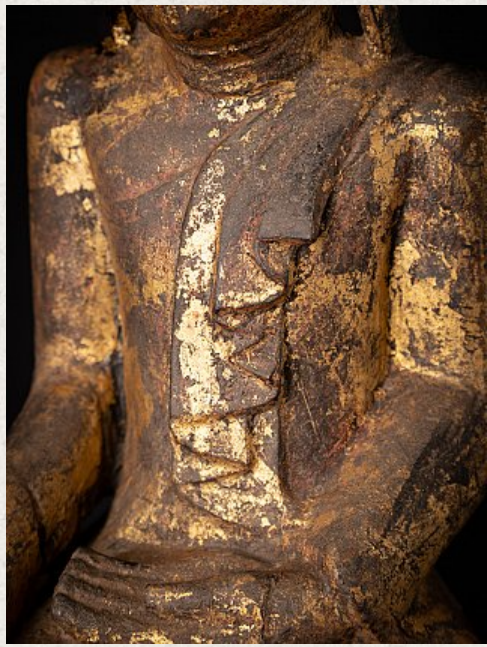

Antique wooden Burmese Shan Buddha

- Material : wood
- 57,5 cm high
- 25 cm wide and 16 cm deep
- With traces of 24 krt. gilding
- Shan (Tai Yai) style
- Bhumisparsha mudra
- 18th century
- Weight: 5,65 kgs
- Originating from Burma
- Nr: 3483-1
- Price : 950 euro