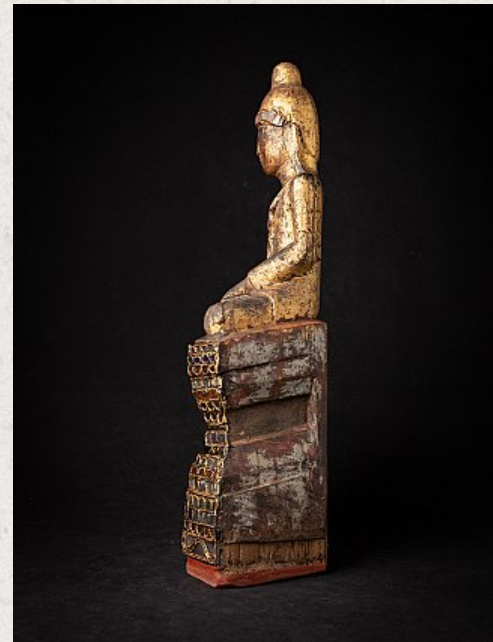

Antique wooden Burmese Shan Buddha

- Material : wood
- 57,5 cm high
- 25 cm wide and 16 cm deep
- With traces of 24 krt. gilding
- Shan (Tai Yai) style
- Bhumisparsha mudra
- 18th century
- Weight: 5,65 kgs
- Originating from Burma
- Nr: 3483-1
- Price : 950 euro