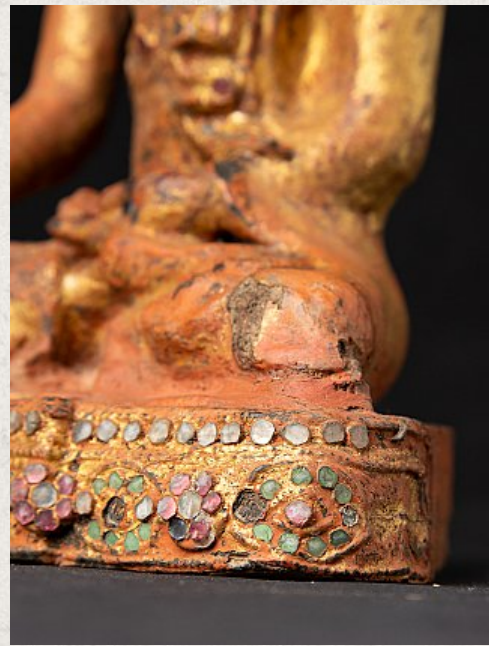

[See on website](#)