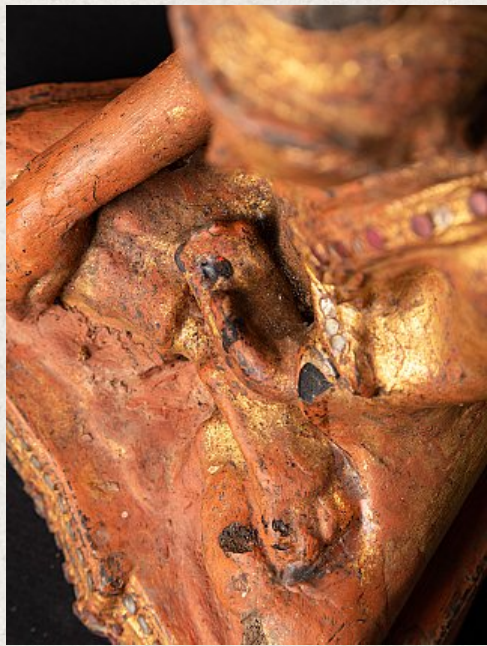

[See on website](#)