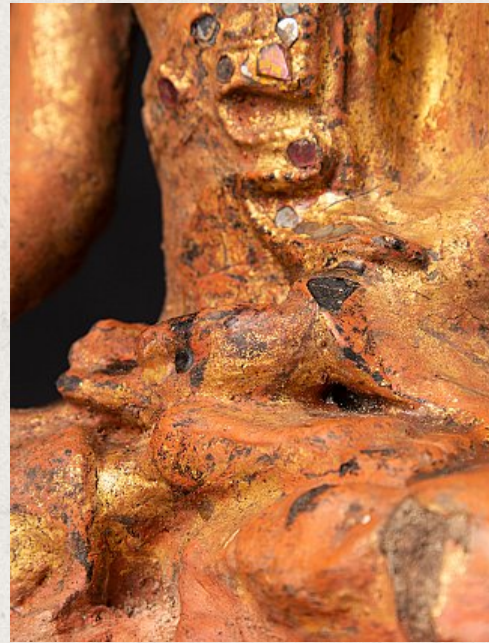

[See on website](#)