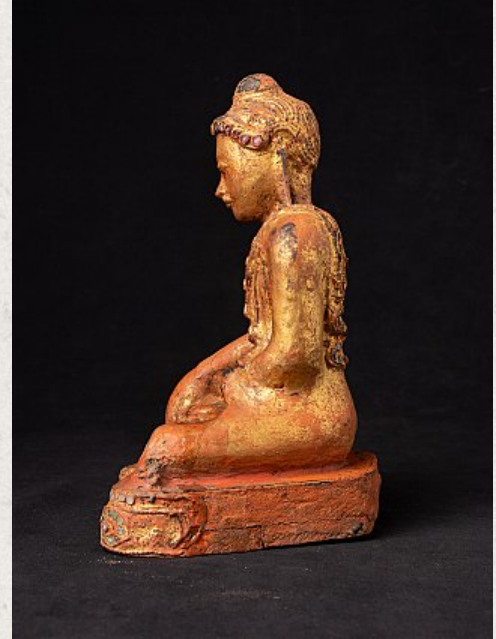

Antique wooden Mandalay Buddha

- Material : wood
- 22,5 cm high
- 17,4 cm wide and 13,2 cm deep
- With traces of 24 krt. gilding
- Mandalay style
- Bhumisparsha mudra
- 19th century
- Originating from Burma
- Nr: 3486-14

Original Buddhas

Rielerweg 71-73

7416 ZB Deventer

The Netherlands

www.originalbuddhas.com

info@originalbuddhas.com

+31-6-22192241