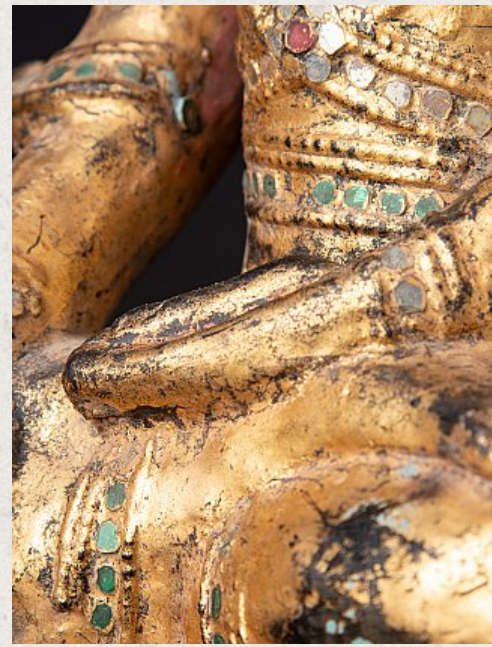

[See on website](#)