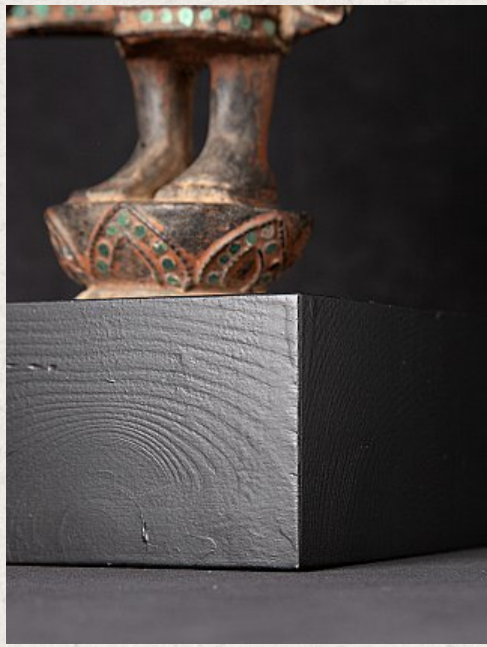

[See on website](#)