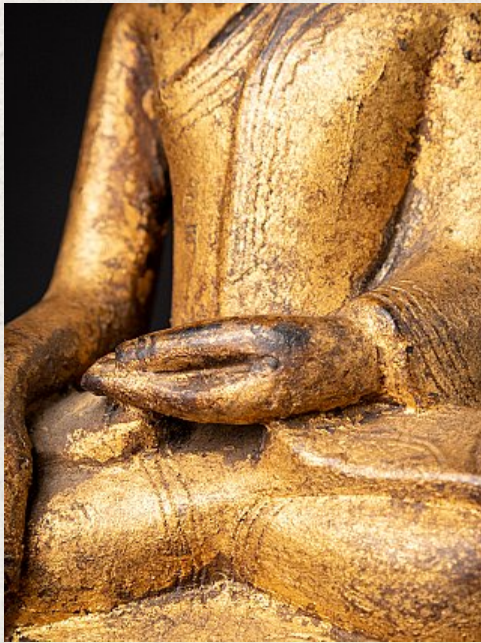

[See on website](#)