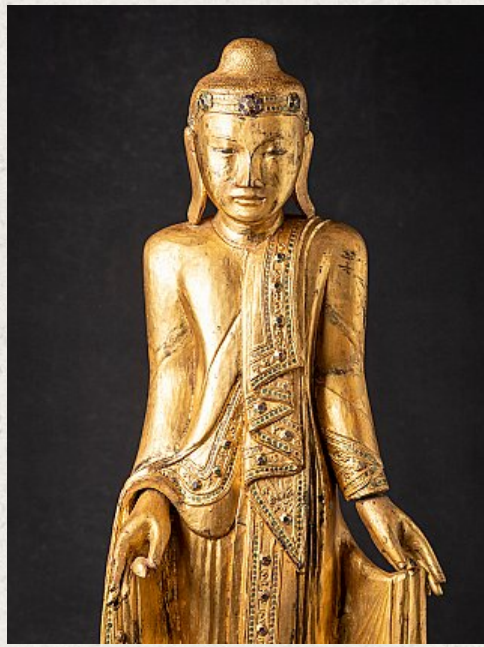

Antique Burmese Mandalay Buddha statue

- Material : wood
- 97,3 cm high
- 32,7 cm wide and 24 cm deep
- Gilded with 24 krt. gold
- Mandalay style
- 19th century
- With inlayed eyes
- Weight: 7,3 kgs
- Originating from Burma
- Nr: 3518-4
- Price : 3,900 euro