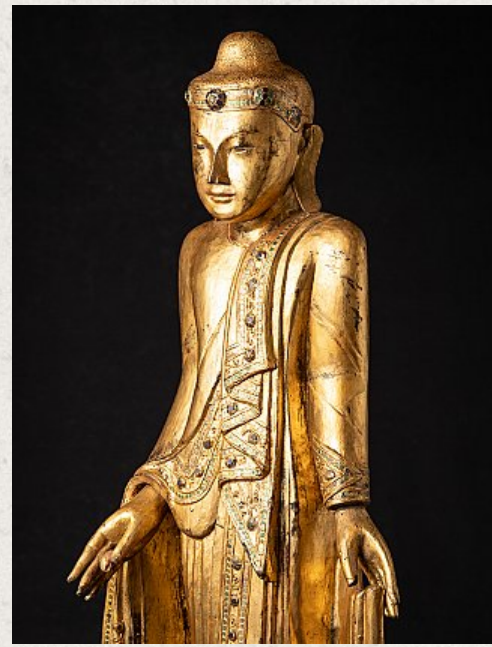

Antique Burmese Mandalay Buddha statue

- Material : wood
- 97,3 cm high
- 32,7 cm wide and 24 cm deep
- Gilded with 24 krt. gold
- Mandalay style
- 19th century
- With inlayed eyes
- Weight: 7,3 kgs
- Originating from Burma
- Nr: 3518-4
- Price : 3,900 euro