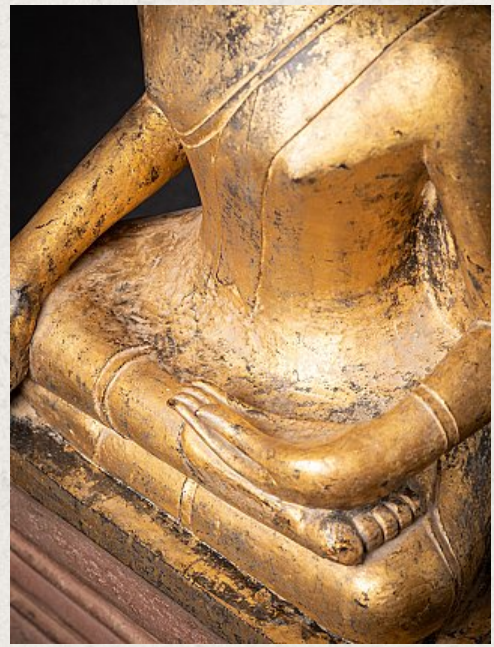

[See on website](#)