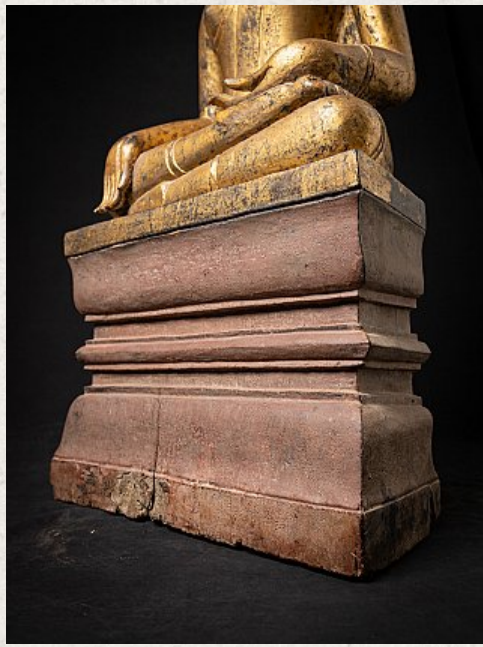

[See on website](#)