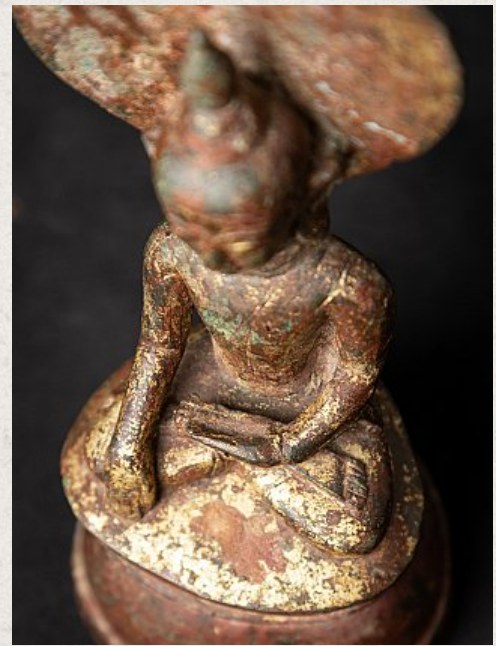

[See on website](#)