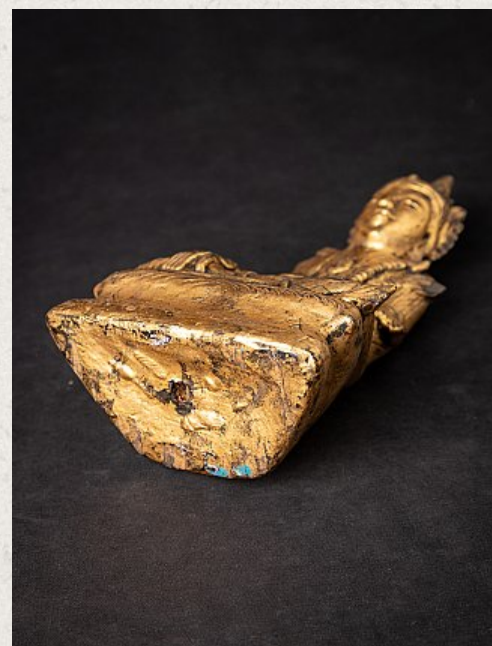

[See on website](#)