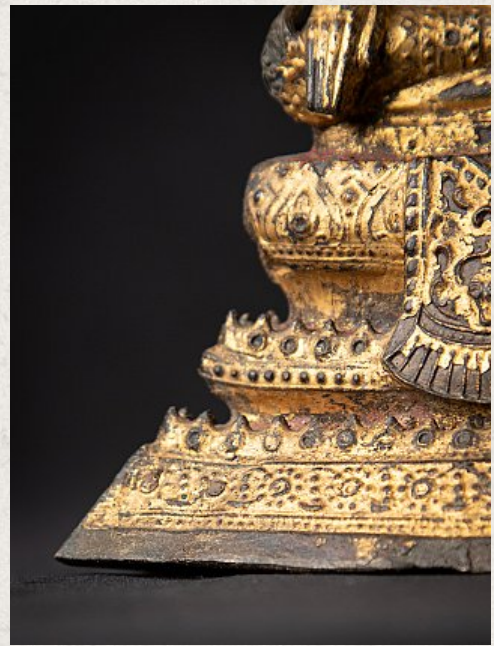

[See on website](#)