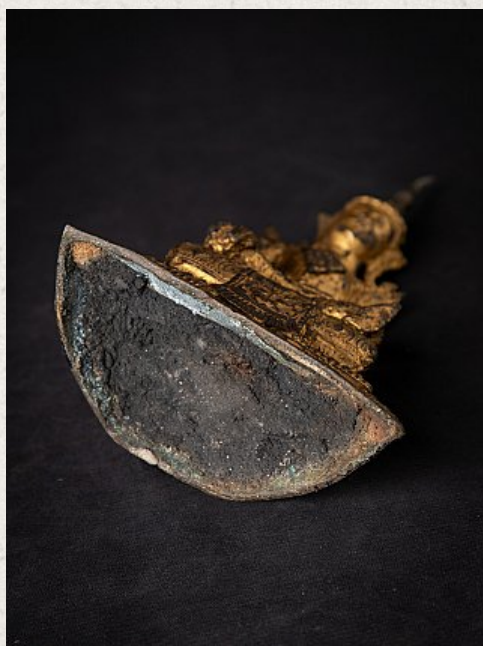

[See on website](#)