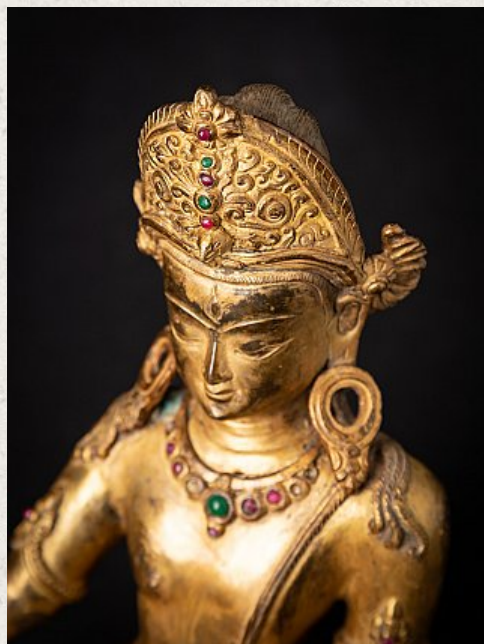

## Old bronze Nepali Indra statue

- Material : bronze
- 26,5 cm high
- 19,5 cm wide and 15,1 cm deep
- Fire gilded with 24 krt. gold
- Middle 20th century
- High quality !
- Originating from Nepal
- Nr: 3585-5