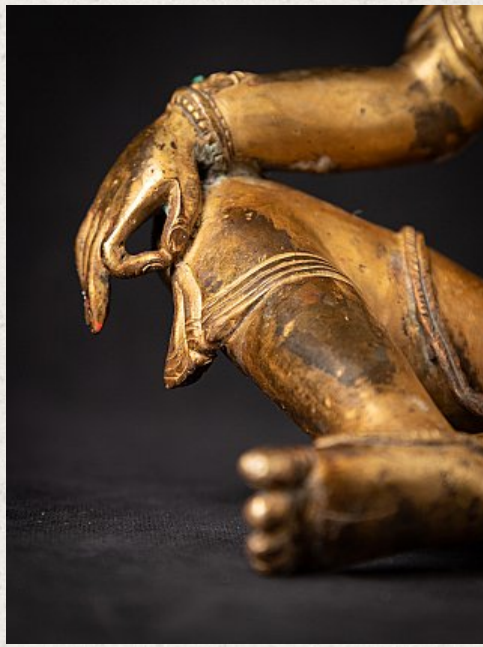

## Old bronze Nepali Indra statue

- Material : bronze
- 26,5 cm high
- 19,5 cm wide and 15,1 cm deep
- Fire gilded with 24 krt. gold
- Middle 20th century
- High quality !
- Originating from Nepal
- Nr: 3585-5