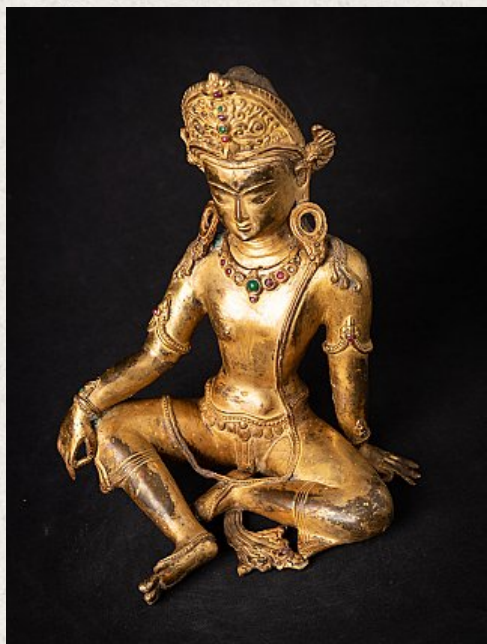

## Old bronze Nepali Indra statue

- Material : bronze
- 26,5 cm high
- 19,5 cm wide and 15,1 cm deep
- Fire gilded with 24 krt. gold
- Middle 20th century
- High quality !
- Originating from Nepal
- Nr: 3585-5