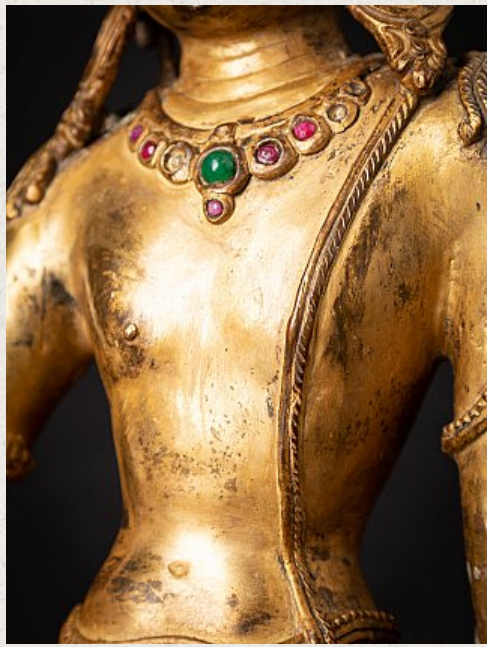

## Old bronze Nepali Indra statue

- Material : bronze
- 26,5 cm high
- 19,5 cm wide and 15,1 cm deep
- Fire gilded with 24 krt. gold
- Middle 20th century
- High quality !
- Originating from Nepal
- Nr: 3585-5