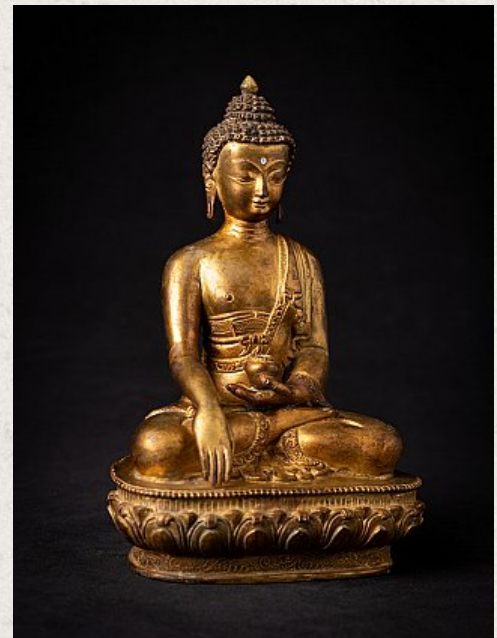

Old bronze Nepali Buddha statue

- Material : bronze
- 20,8 cm high
- 13,9 cm wide and 10,1 cm deep
- Fire gilded with 24 krt gold
- Bhumisparsha mudra
- Middle 20th century
- High quality !
- Originating from Nepal
- Nr: 3586-22

Original Buddhas

Rielerweg 71-73

7416 ZB Deventer

The Netherlands

www.originalbuddhas.com

info@originalbuddhas.com

+31-6-22192241