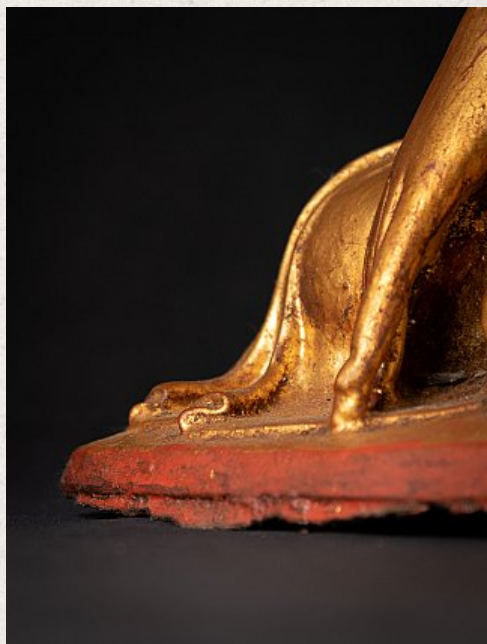

[See on website](#)