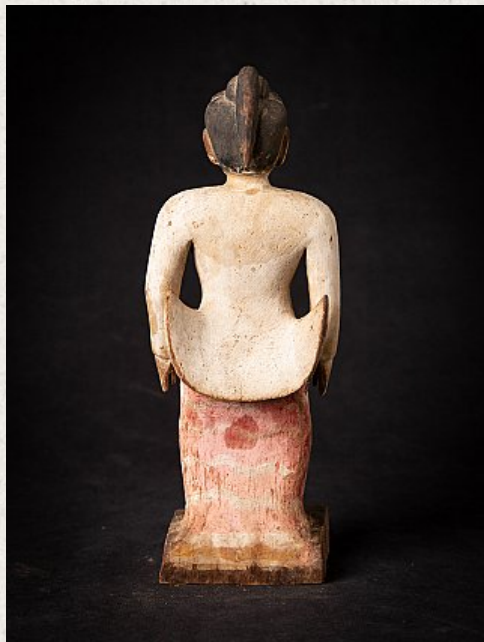

Antique wooden Burmese Nat statue

- Material : wood
- 27,2 cm high
- 10,3 cm wide and 10 cm deep
- 19th century
- Weight: 388 grams
- Originating from Burma
- Nr: 3608-23

Original Buddhas

Rielerweg 71-73

7416 ZB Deventer

The Netherlands

www.originalbuddhas.com

info@originalbuddhas.com

+31-6-22192241