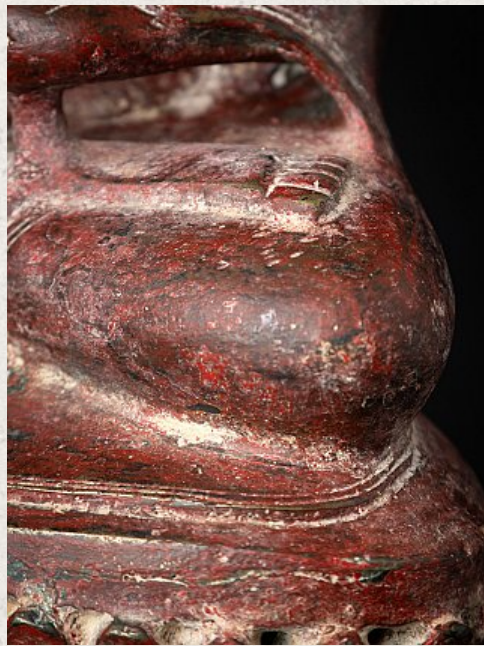

Special antique Burmese Buddha statue

- Material : bronze
- 44,7 cm high
- 24,3 cm wide and 13,2 cm deep
- With original laquer
- Ava style
- Bhumisparsha mudra
- 17th century
- Very special !
- Weight: 6,58 kgs
- Originating from Burma
- Nr: 3612-2
- Price : 6,000 euro