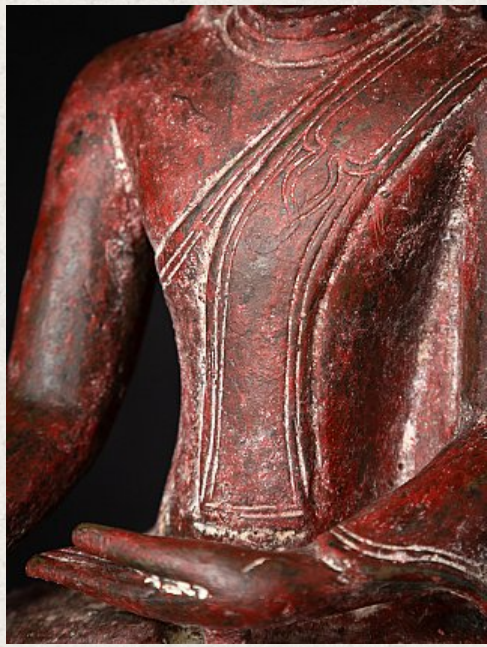

Special antique Burmese Buddha statue

- Material : bronze
- 44,7 cm high
- 24,3 cm wide and 13,2 cm deep
- With original laquer
- Ava style
- Bhumisparsha mudra
- 17th century
- Very special !
- Weight: 6,58 kgs
- Originating from Burma
- Nr: 3612-2
- Price : 6,000 euro