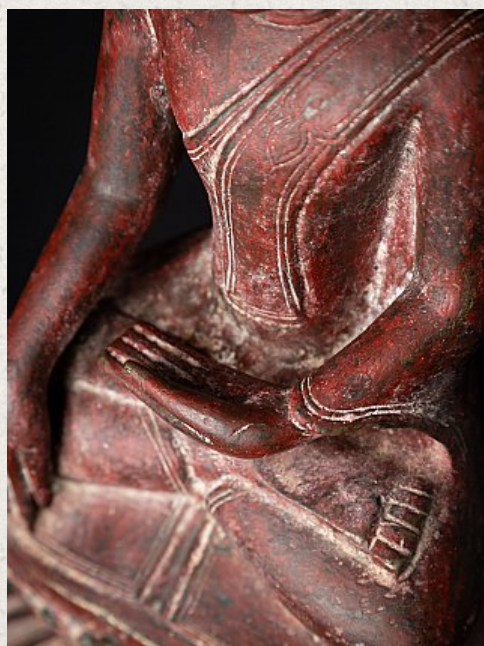

Special antique Burmese Buddha statue

- Material : bronze
- 44,7 cm high
- 24,3 cm wide and 13,2 cm deep
- With original laquer
- Ava style
- Bhumisparsha mudra
- 17th century
- Very special !
- Weight: 6,58 kgs
- Originating from Burma
- Nr: 3612-2
- Price : 6,000 euro