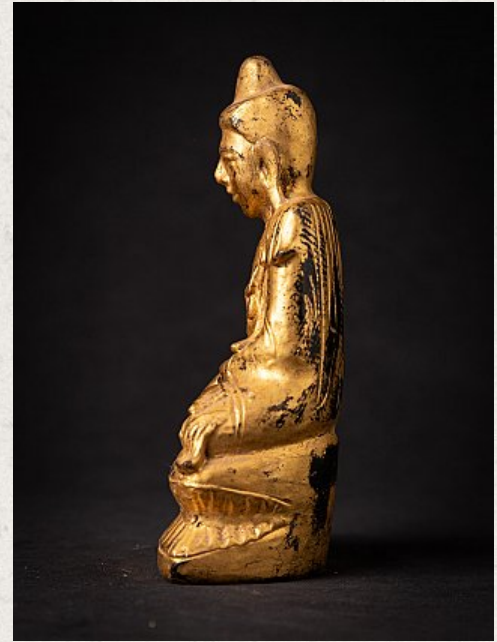

Antique wooden Burmese Shan Buddha

- Material : wood
- 18 cm high
- 9,8 cm wide and 5,7 cm deep
- Gilded with 24 krt. gold
- Shan (Tai Yai) style
- Bhumisparsha mudra
- Late 19th century
- Weight: 236 grams
- Originating from Burma
- Nr: 3617-12
- Price : 160 euro

Original Buddhas

Rielerweg 71-73

7416 ZB Deventer

The Netherlands

www.originalbuddhas.com

info@originalbuddhas.com

+31-6-22192241