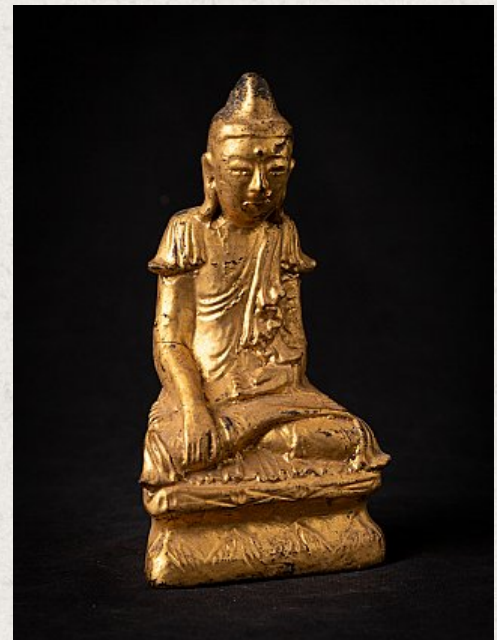

Antique wooden Burmese Buddha statue

- Material : wood
- 18,5 cm high
- 10,1 cm wide and 5,7 cm deep
- Shan (Tai Yai) style
- Bhumisparsha mudra
- 19th century
- Weight: 242 grams
- Originating from Burma
- Nr: 3617-20
- Price : 250 euro

Original Buddhas

Rielerweg 71-73

7416 ZB Deventer

The Netherlands

www.originalbuddhas.com

info@originalbuddhas.com

+31-6-22192241