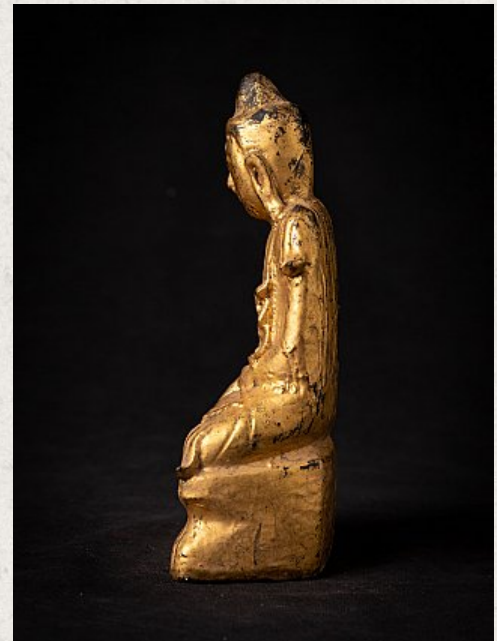

Antique wooden Burmese Buddha statue

- Material : wood
- 18,5 cm high
- 10,1 cm wide and 5,7 cm deep
- Shan (Tai Yai) style
- Bhumisparsha mudra
- 19th century
- Weight: 242 grams
- Originating from Burma
- Nr: 3617-20
- Price : 250 euro

Original Buddhas

Rielerweg 71-73

7416 ZB Deventer

The Netherlands

www.originalbuddhas.com

info@originalbuddhas.com

+31-6-22192241