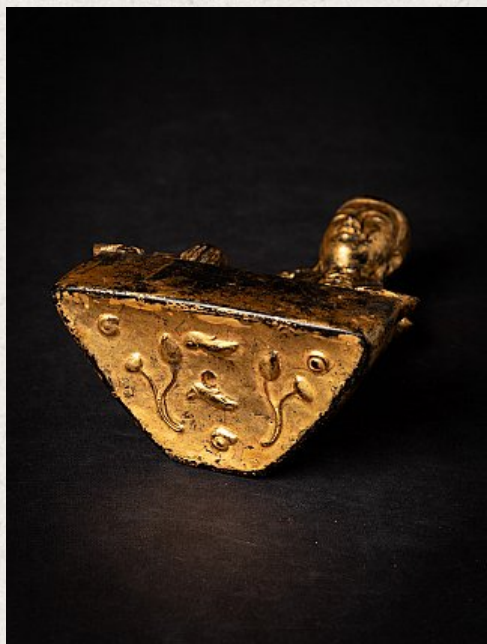

[See on website](#)