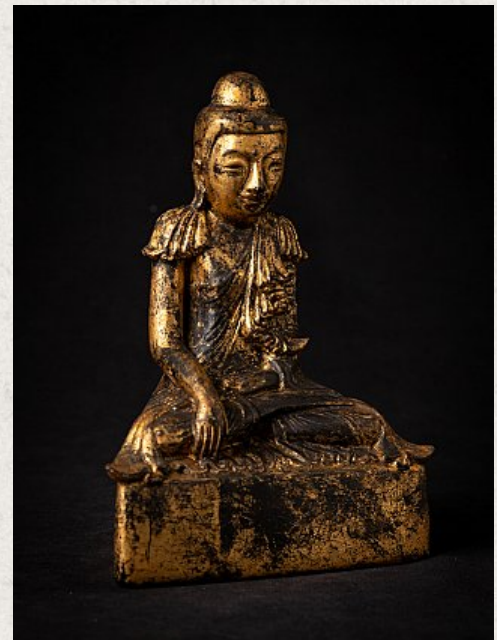

Antique wooden Burmese Buddha statue

- Material : wood
- 19,6 cm high
- 14 cm wide and 7,5 cm deep
- Gilded with 24 krt. gold
- Shan (Tai Yai) style
- Bhumisparsha mudra
- 19th century
- Weight: 406 grams
- Originating from Burma
- Nr: 3617-26

Original Buddhas

Rielerweg 71-73

7416 ZB Deventer

The Netherlands

www.originalbuddhas.com

info@originalbuddhas.com

+31-6-22192241