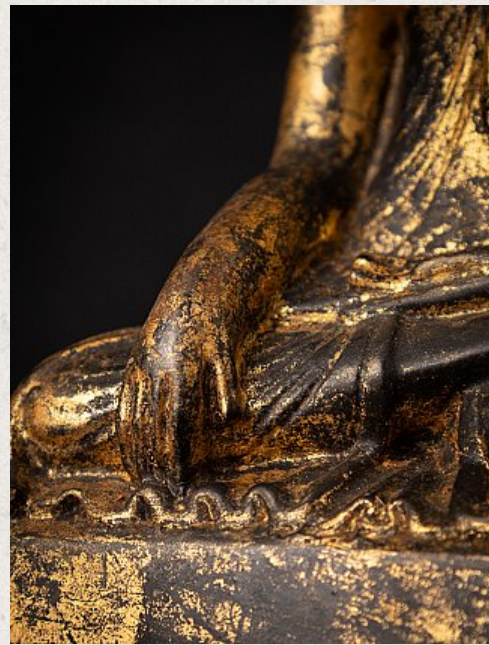

[See on website](#)