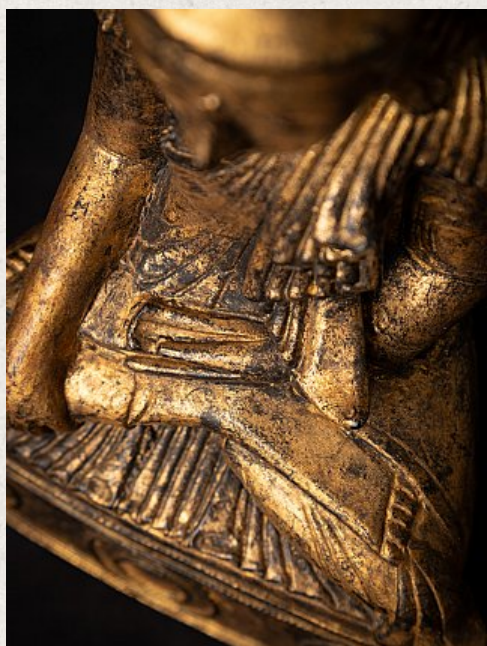

[See on website](#)