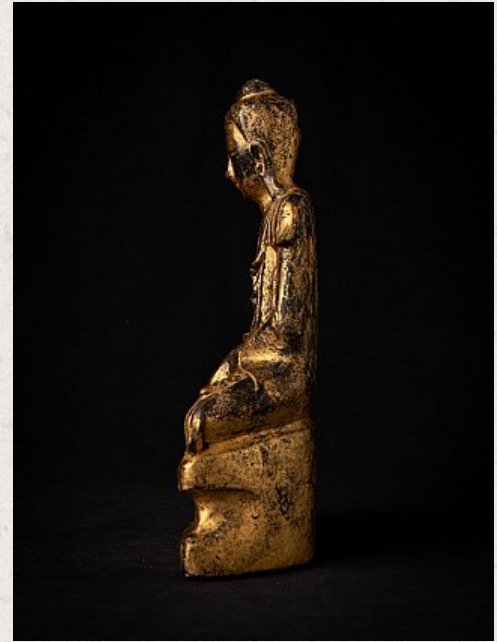

Antique wooden Burmese Shan Buddha

- Material : wood
- 29 cm high
- 18 cm wide and 7,5 cm deep
- Gilded with 24 krt. gold
- Shan (Tai Yai) style
- Bhumisparsha mudra
- 19th century
- Very beautiful piece !
- Weight: 557 grams
- Originating from Burma
- Nr: 3618-18

Original Buddhas

Rielerweg 71-73

7416 ZB Deventer

The Netherlands

www.originalbuddhas.com

info@originalbuddhas.com

+31-6-22192241