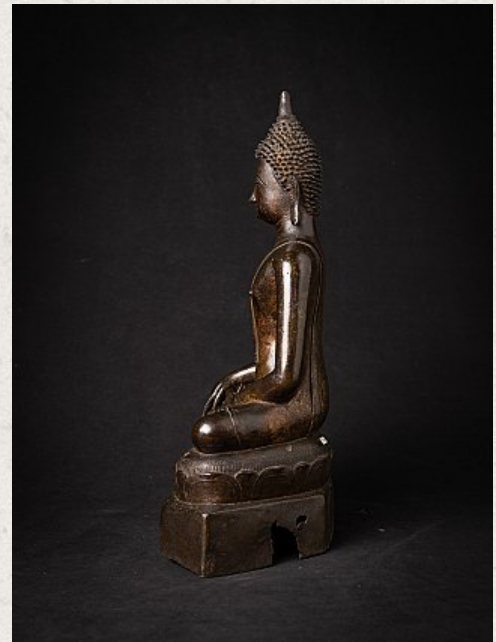

Special bronze Thai Ayutthaya Buddha statue

- Material : bronze
- 42 cm high
- 25,5 cm wide and 15,5 cm deep
- With traces of 24 krt. gilding
- Bhumisparsha mudra
- 16-17th century
- Ayutthaya period
- A very beautiful and rare piece !
- Originating from Thailand
- Nr: 3619-20
- Price : 12,500 euro

Original Buddhas

Rielerweg 71-73

7416 ZB Deventer

The Netherlands

www.originalbuddhas.com

info@originalbuddhas.com

+31-6-22192241