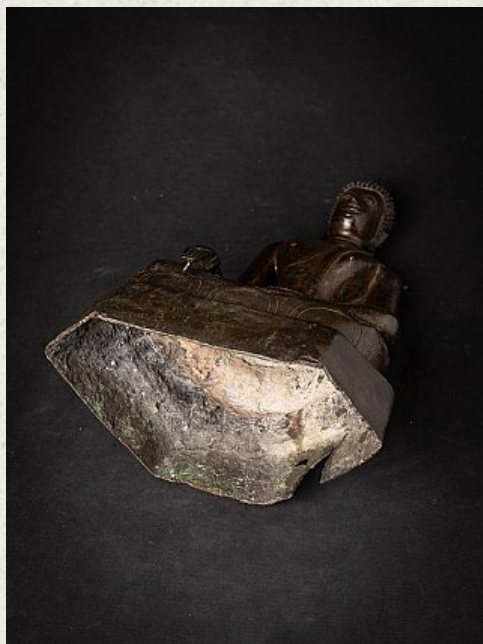

[See on website](#)