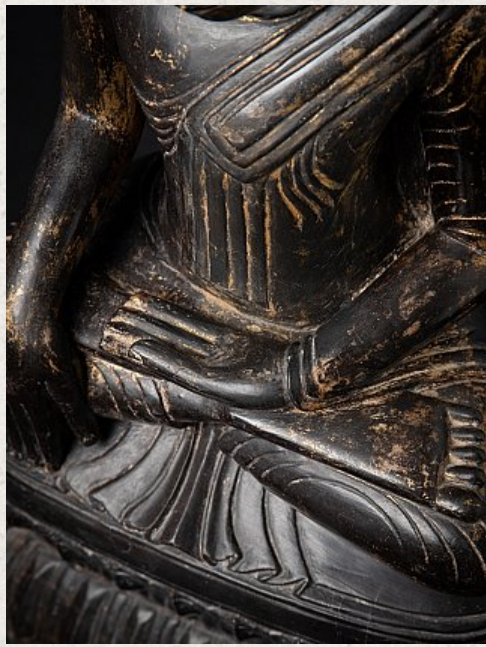

Antique wooden Burmese Shan Buddha statue

- Material : wood
- 88,5 cm high
- 42 cm wide and 28 cm deep
- With traces of 24 krt. gold
- Shan (Tai Yai) style
- Bhumisparsha mudra
- 18th century
- Weight: 15,15 kgs
- Originating from Burma
- Nr: 3620-12
- Price : 3,950 euro