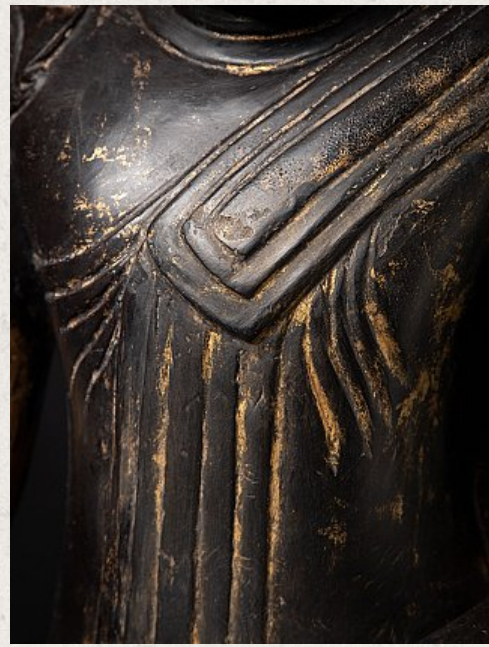

Antique wooden Burmese Shan Buddha statue

- Material : wood
- 88,5 cm high
- 42 cm wide and 28 cm deep
- With traces of 24 krt. gold
- Shan (Tai Yai) style
- Bhumisparsha mudra
- 18th century
- Weight: 15,15 kgs
- Originating from Burma
- Nr: 3620-12
- Price : 3,950 euro