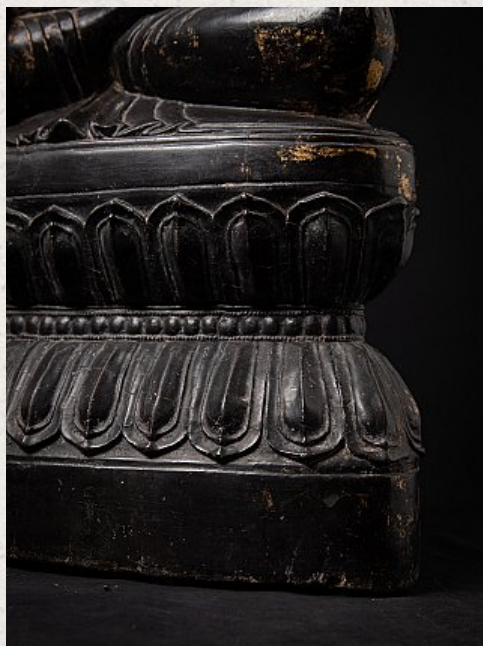

Antique wooden Burmese Shan Buddha statue

- Material : wood
- 88,5 cm high
- 42 cm wide and 28 cm deep
- With traces of 24 krt. gold
- Shan (Tai Yai) style
- Bhumisparsha mudra
- 18th century
- Weight: 15,15 kgs
- Originating from Burma
- Nr: 3620-12
- Price : 3,950 euro