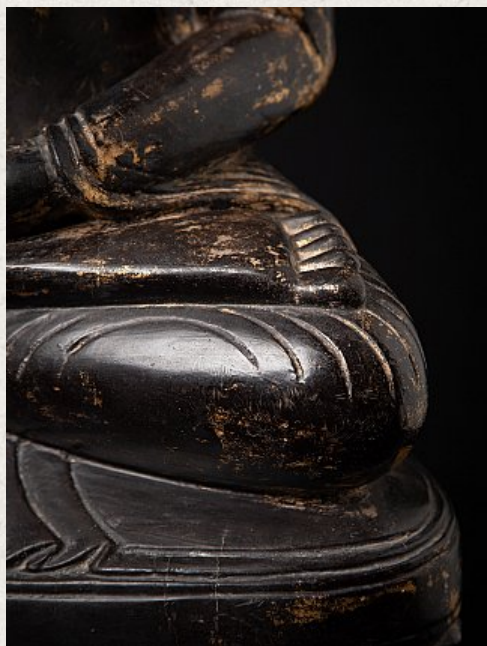

Antique wooden Burmese Shan Buddha statue

- Material : wood
- 88,5 cm high
- 42 cm wide and 28 cm deep
- With traces of 24 krt. gold
- Shan (Tai Yai) style
- Bhumisparsha mudra
- 18th century
- Weight: 15,15 kgs
- Originating from Burma
- Nr: 3620-12
- Price : 3,950 euro