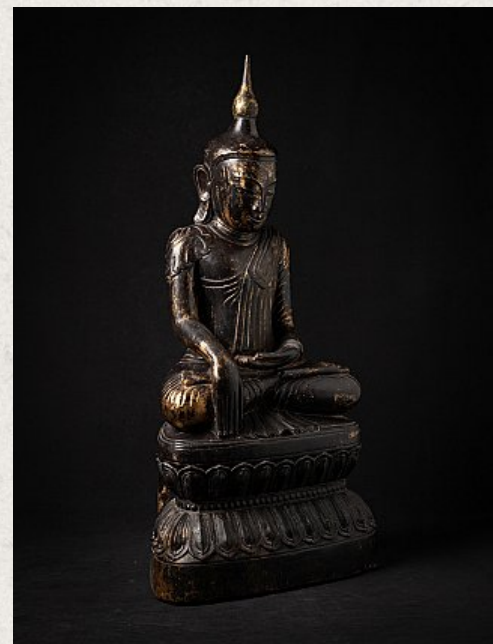

Antique wooden Burmese Shan Buddha statue

- Material : wood
- 88,5 cm high
- 42 cm wide and 28 cm deep
- With traces of 24 krt. gold
- Shan (Tai Yai) style
- Bhumisparsha mudra
- 18th century
- Weight: 15,15 kgs
- Originating from Burma
- Nr: 3620-12
- Price : 3,950 euro