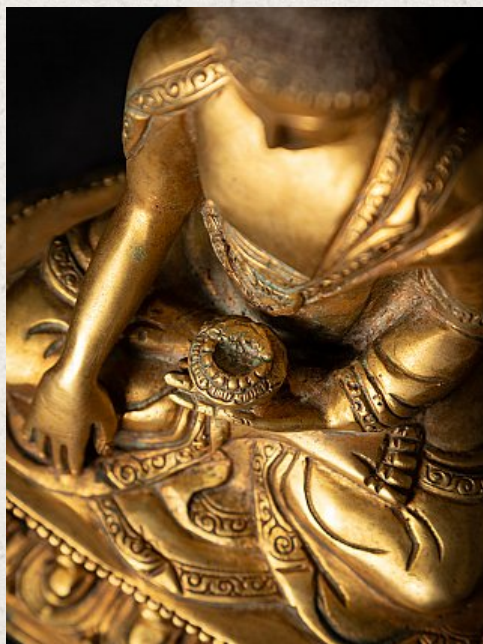

[See on website](#)