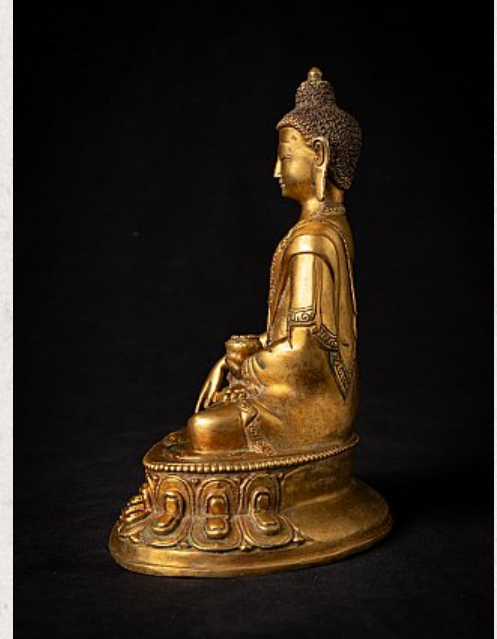

Old bronze Nepali Buddha statue

- Material : bronze
- 21,5 cm high
- 17,4 cm wide and 12,8 cm deep
- Fire gilded with 24 krt. gold
- Bhumisparsha mudra
- Middle 20th century
- Weight: 1,49 kgs
- Originating from Nepal
- Nr: 3622-49

Original Buddhas

Rielerweg 71-73

7416 ZB Deventer

The Netherlands

www.originalbuddhas.com

info@originalbuddhas.com

+31-6-22192241