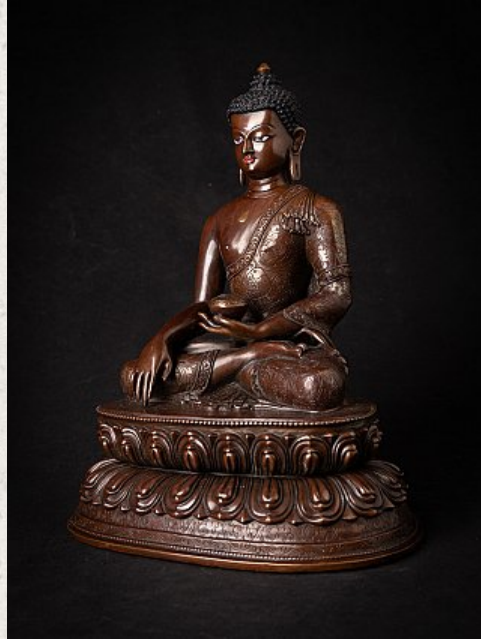

High quality bronze Nepali Buddha statue

- Material : bronze
- 30,5 cm high
- 24,6 cm wide and 18,5 cm deep
- Bhumisparsha mudra
- Newly made in very high quality !
- Weight: 3,91 kgs
- Originating from Nepal
- Nr: 3624-1
- Price : 950 euro

Original Buddhas

Rielerweg 71-73

7416 ZB Deventer

The Netherlands

www.originalbuddhas.com

info@originalbuddhas.com

+31-6-22192241