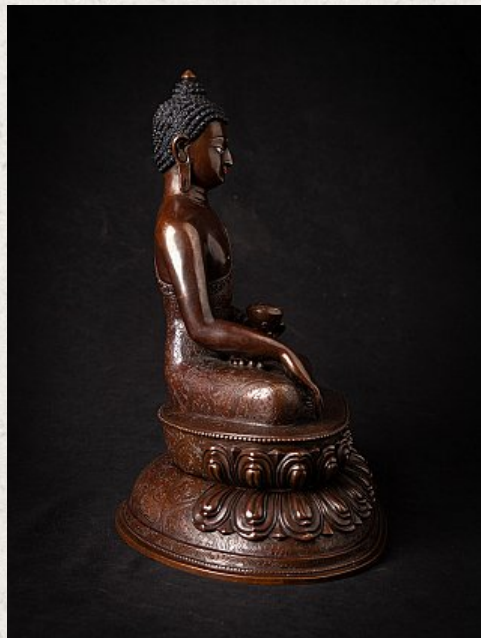

High quality bronze Nepali Buddha statue

- Material : bronze
- 30,5 cm high
- 24,6 cm wide and 18,5 cm deep
- Bhumisparsha mudra
- Newly made in very high quality !
- Weight: 3,91 kgs
- Originating from Nepal
- Nr: 3624-1
- Price : 950 euro

Original Buddhas

Rielerweg 71-73

7416 ZB Deventer

The Netherlands

www.originalbuddhas.com

info@originalbuddhas.com

+31-6-22192241