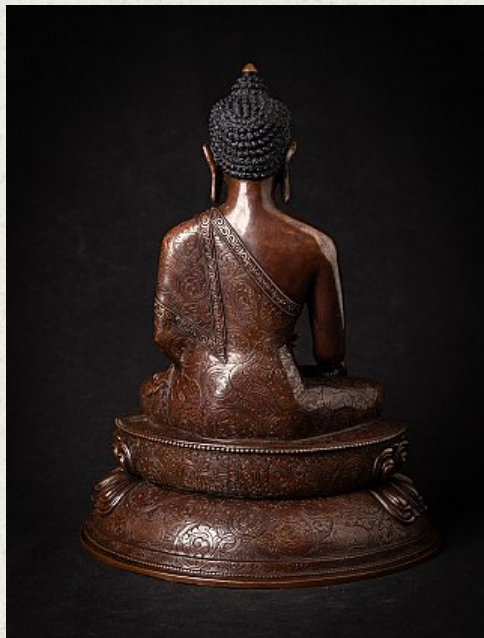

High quality bronze Nepali Buddha statue

- Material : bronze
- 30,5 cm high
- 24,6 cm wide and 18,5 cm deep
- Bhumisparsha mudra
- Newly made in very high quality !
- Weight: 3,91 kgs
- Originating from Nepal
- Nr: 3624-1
- Price : 950 euro

Original Buddhas

Rielerweg 71-73

7416 ZB Deventer

The Netherlands

www.originalbuddhas.com

info@originalbuddhas.com

+31-6-22192241