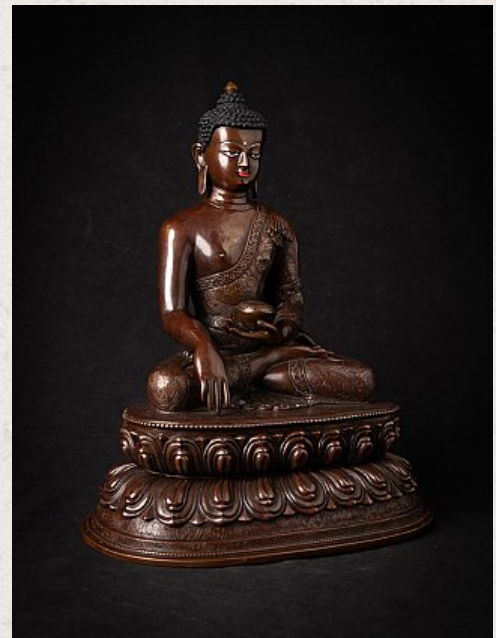

High quality bronze Nepali Buddha statue

- Material : bronze
- 30,5 cm high
- 24,6 cm wide and 18,5 cm deep
- Bhumisparsha mudra
- Newly made in very high quality !
- Weight: 3,91 kgs
- Originating from Nepal
- Nr: 3624-1
- Price : 950 euro

Original Buddhas

Rielerweg 71-73

7416 ZB Deventer

The Netherlands

www.originalbuddhas.com

info@originalbuddhas.com

+31-6-22192241