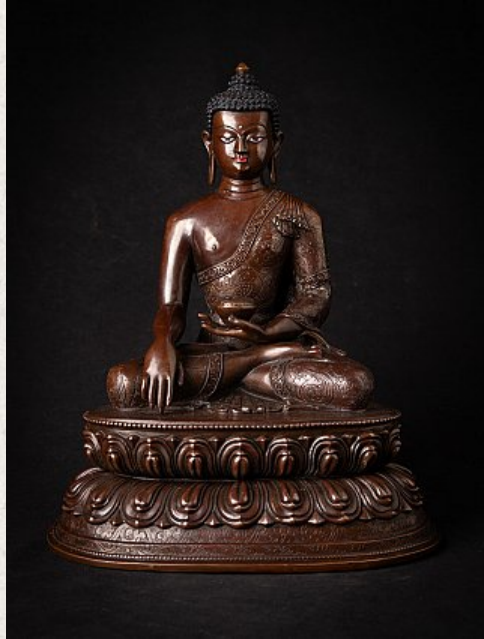

High quality bronze Nepali Buddha statue

- Material : bronze
- 30,5 cm high
- 24,6 cm wide and 18,5 cm deep
- Bhumisparsha mudra
- Newly made in very high quality !
- Weight: 3,91 kgs
- Originating from Nepal
- Nr: 3624-1
- Price : 950 euro

Original Buddhas

Rielerweg 71-73

7416 ZB Deventer

The Netherlands

www.originalbuddhas.com

info@originalbuddhas.com

+31-6-22192241