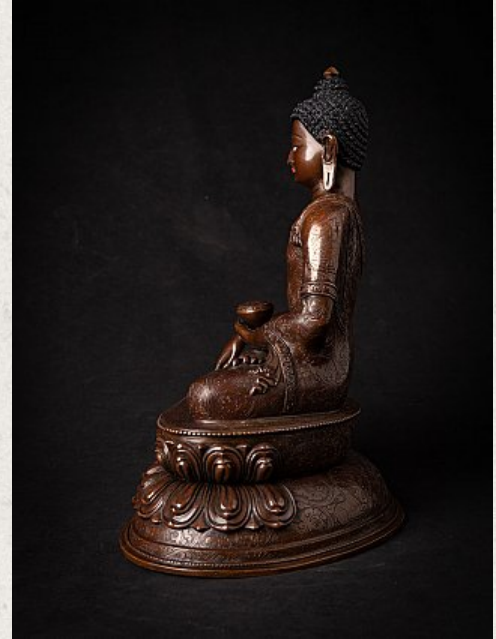

High quality bronze Nepali Buddha statue

- Material : bronze
- 30,5 cm high
- 24,6 cm wide and 18,5 cm deep
- Bhumisparsha mudra
- Newly made in very high quality !
- Weight: 3,91 kgs
- Originating from Nepal
- Nr: 3624-1
- Price : 950 euro

Original Buddhas

Rielerweg 71-73

7416 ZB Deventer

The Netherlands

www.originalbuddhas.com

info@originalbuddhas.com

+31-6-22192241