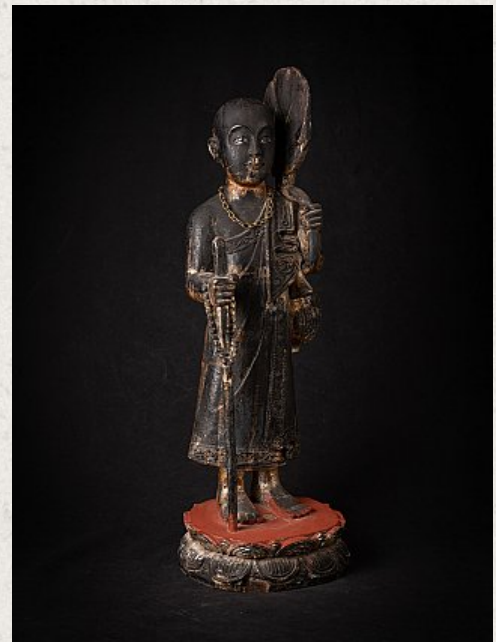

Antique wooden Burmese Monk statue

- Material : wood
- 66 cm high
- 22,5 cm wide and 21,5 cm deep
- Early 20th century
- Burmese name : Shin Shiwili, the protector of the traveler
- Originating from Burma
- Nr: 3627-11

Original Buddhas

Rielerweg 71-73

7416 ZB Deventer

The Netherlands

www.originalbuddhas.com

info@originalbuddhas.com

+31-6-22192241