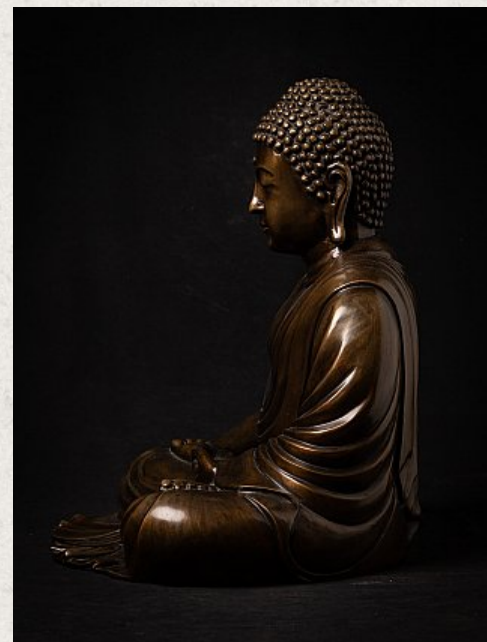

Bronze Japanese Amida Buddha statue

- Material : bronze
- 56,5 cm high
- 50 cm wide and 40,5 cm deep
- Dhyana mudra
- Newly made, early 21st century
- Originating from Japan
- Nr: 3627-14

Original Buddhas

Rielerweg 71-73

7416 ZB Deventer

The Netherlands

www.originalbuddhas.com

info@originalbuddhas.com

+31-6-22192241