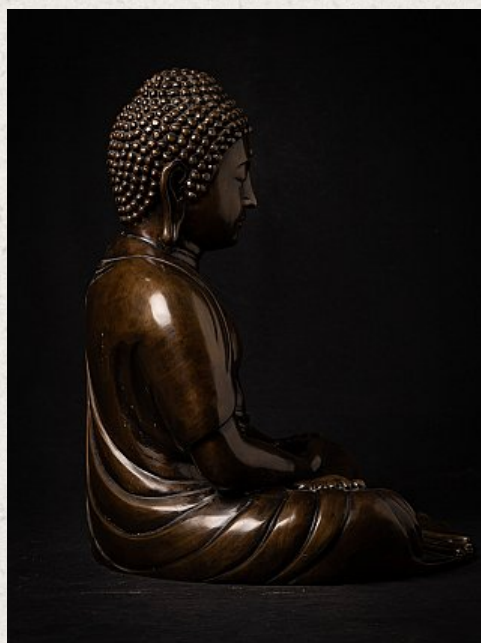

Bronze Japanese Amida Buddha statue

- Material : bronze
- 56,5 cm high
- 50 cm wide and 40,5 cm deep
- Dhyana mudra
- Newly made, early 21st century
- Originating from Japan
- Nr: 3627-14

Original Buddhas

Rielerweg 71-73

7416 ZB Deventer

The Netherlands

www.originalbuddhas.com

info@originalbuddhas.com

+31-6-22192241