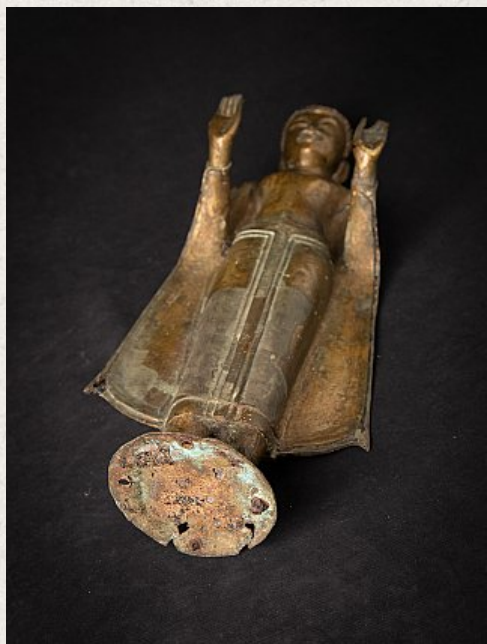

[See on website](#)