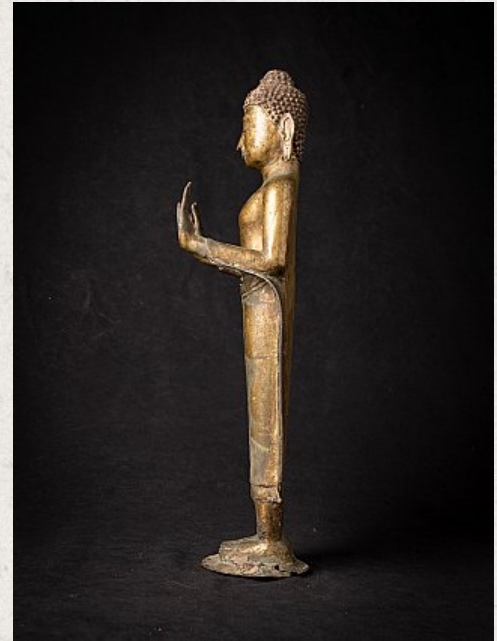

Early bronze Thai Ayutthaya Buddha statue

- Material : bronze
- 44,8 cm high
- 18,5 cm wide and 13 cm deep
- Abhaya mudra
- 16th century
- Ayutthaya period
- Weight: 3,61 kgs
- Originating from Thailand
- Nr: 3631-12
- Price : 3,950 euro

Original Buddhas

Rielerweg 71-73

7416 ZB Deventer

The Netherlands

www.originalbuddhas.com

info@originalbuddhas.com

+31-6-22192241