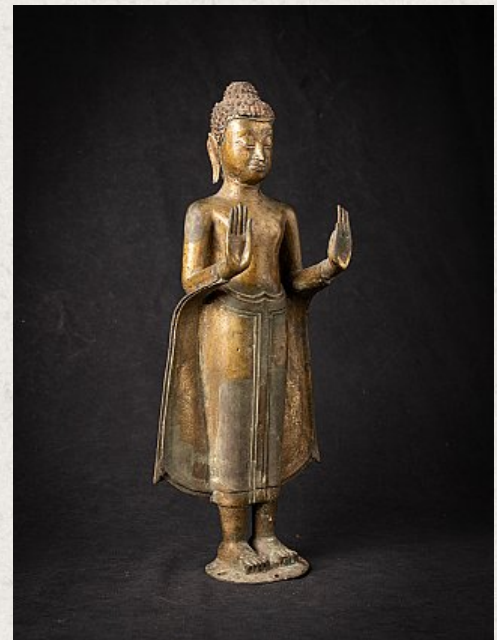

Early bronze Thai Ayutthaya Buddha statue

- Material : bronze
- 44,8 cm high
- 18,5 cm wide and 13 cm deep
- Abhaya mudra
- 16th century
- Ayutthaya period
- Weight: 3,61 kgs
- Originating from Thailand
- Nr: 3631-12
- Price : 3,950 euro

Original Buddhas

Rielerweg 71-73

7416 ZB Deventer

The Netherlands

www.originalbuddhas.com

info@originalbuddhas.com

+31-6-22192241