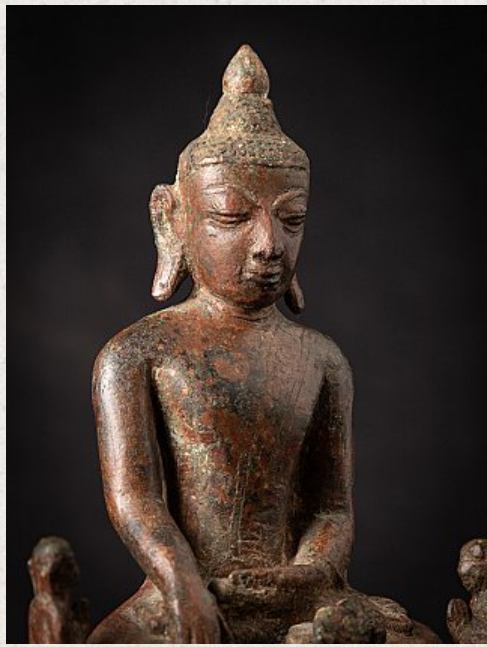

Very early antique bronze Burmese Buddha statue

- Material : bronze
- 22,4 cm high
- 14,5 cm wide and 8 cm deep
- Ava style
- Bhumisparsha mudra
- 15th century - early Ava period
- Very rare !
- Weight: 1,24 kgs
- Originating from Burma
- Nr: 3631-5
- Price : 2,500 euro