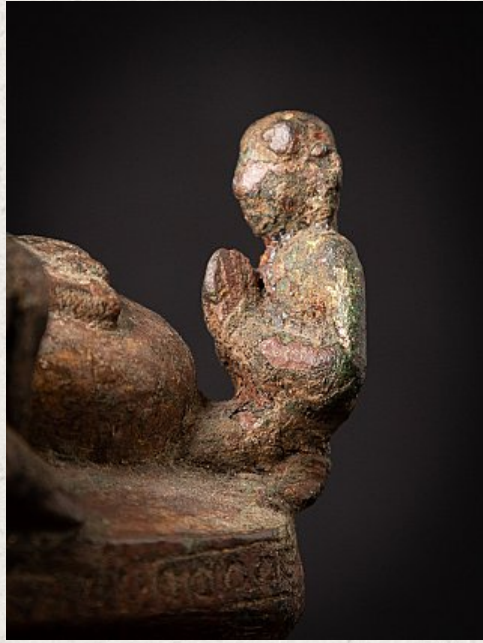

Very early antique bronze Burmese Buddha statue

- Material : bronze
- 22,4 cm high
- 14,5 cm wide and 8 cm deep
- Ava style
- Bhumisparsha mudra
- 15th century - early Ava period
- Very rare !
- Weight: 1,24 kgs
- Originating from Burma
- Nr: 3631-5
- Price : 2,500 euro