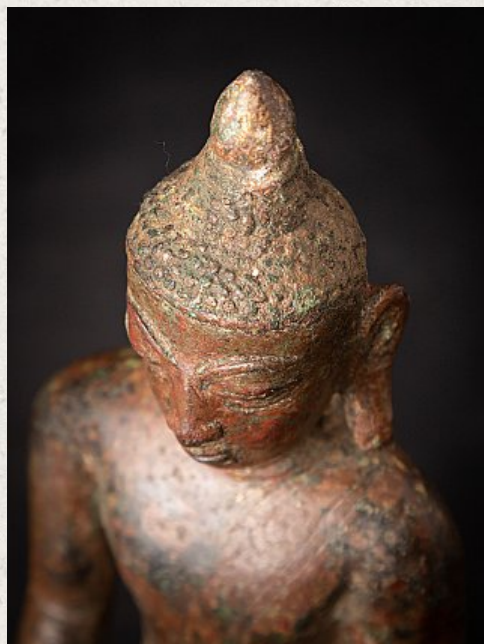

Very early antique bronze Burmese Buddha statue

- Material : bronze
- 22,4 cm high
- 14,5 cm wide and 8 cm deep
- Ava style
- Bhumisparsha mudra
- 15th century - early Ava period
- Very rare !
- Weight: 1,24 kgs
- Originating from Burma
- Nr: 3631-5
- Price : 2,500 euro