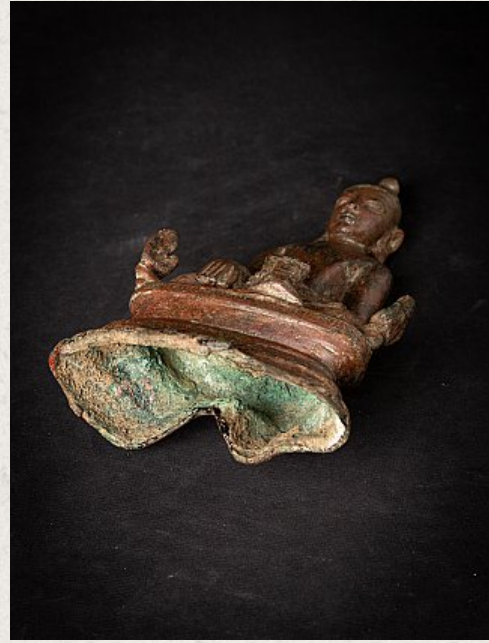

Very early antique bronze Burmese Buddha statue

- Material : bronze
- 22,4 cm high
- 14,5 cm wide and 8 cm deep
- Ava style
- Bhumisparsha mudra
- 15th century - early Ava period
- Very rare !
- Weight: 1,24 kgs
- Originating from Burma
- Nr: 3631-5
- Price : 2,500 euro