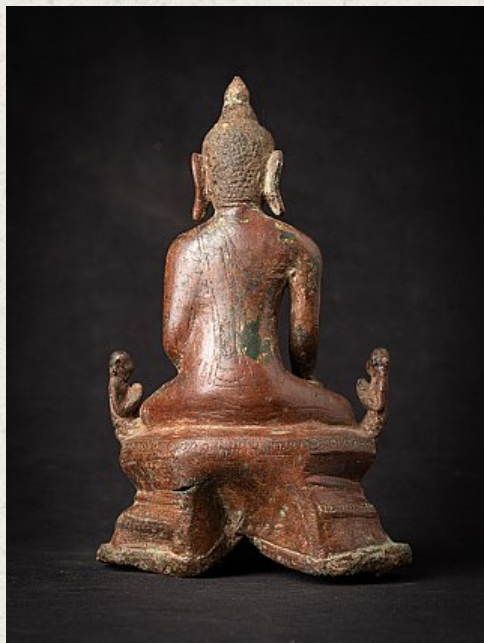

Very early antique bronze Burmese Buddha statue

- Material : bronze
- 22,4 cm high
- 14,5 cm wide and 8 cm deep
- Ava style
- Bhumisparsha mudra
- 15th century - early Ava period
- Very rare !
- Weight: 1,24 kgs
- Originating from Burma
- Nr: 3631-5
- Price : 2,500 euro