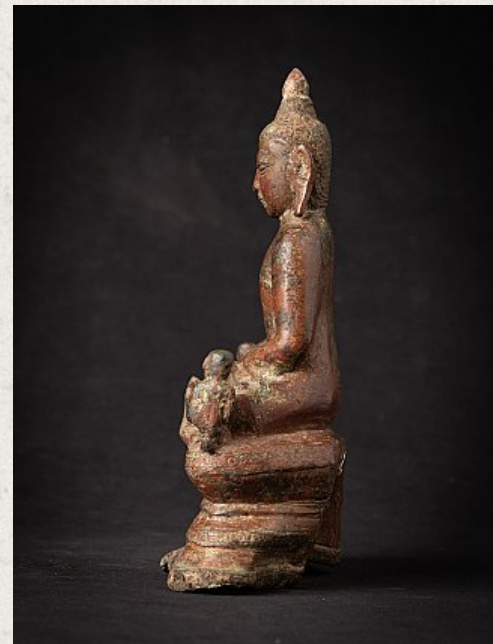

Very early antique bronze Burmese Buddha statue

- Material : bronze
- 22,4 cm high
- 14,5 cm wide and 8 cm deep
- Ava style
- Bhumisparsha mudra
- 15th century - early Ava period
- Very rare !
- Weight: 1,24 kgs
- Originating from Burma
- Nr: 3631-5
- Price : 2,500 euro