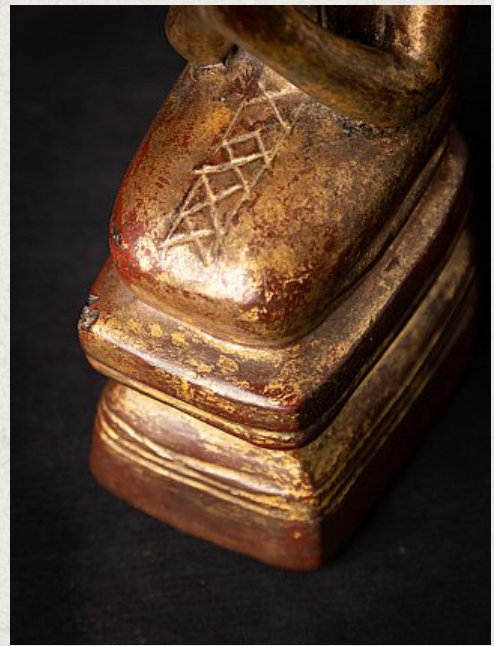

Antique wooden Burmese monk statue

- Material : wood
- 18,5 cm high
- 5,5 cm wide and 7,8 cm deep
- Gilded with 24 krt. gold
- Shan (Tai Yai) style
- Namaskara mudra
- 19th century
- Originating from Burma
- Nr: 3632-1