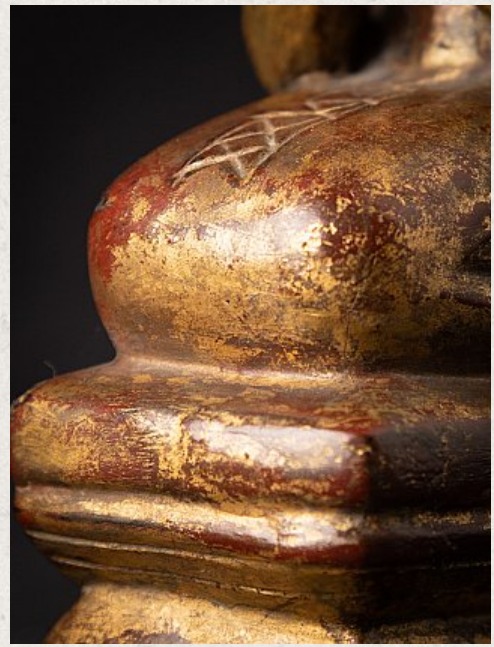

Antique wooden Burmese monk statue

- Material : wood
- 18,5 cm high
- 5,5 cm wide and 7,8 cm deep
- Gilded with 24 krt. gold
- Shan (Tai Yai) style
- Namaskara mudra
- 19th century
- Originating from Burma
- Nr: 3632-1