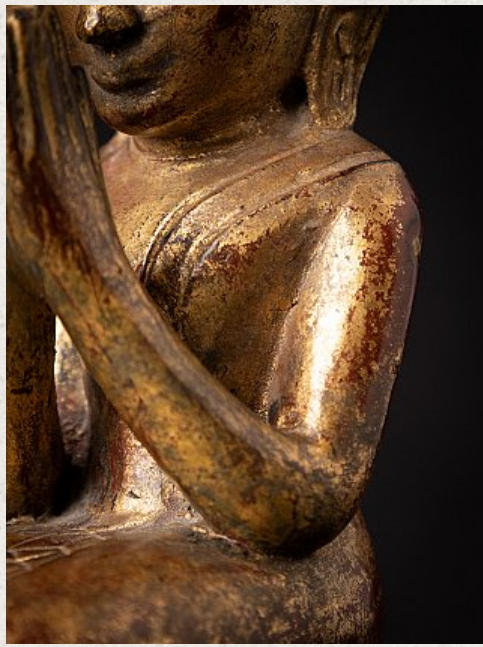

Antique wooden Burmese monk statue

- Material : wood
- 18,5 cm high
- 5,5 cm wide and 7,8 cm deep
- Gilded with 24 krt. gold
- Shan (Tai Yai) style
- Namaskara mudra
- 19th century
- Originating from Burma
- Nr: 3632-1