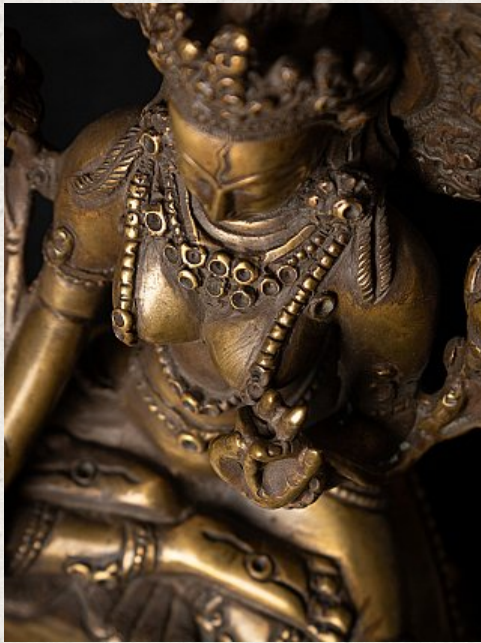

[See on website](#)