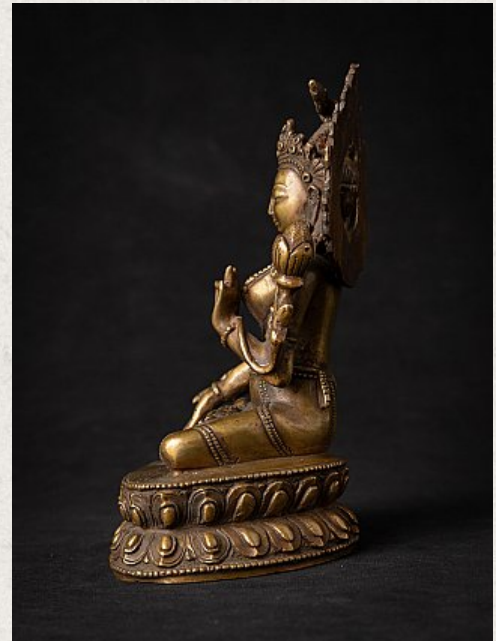

Old bronze Nepali White Tara statue

- Material : bronze
- 18,2 cm high
- 12,2 cm wide and 9,1 cm deep
- Late 20th century
- High quality !
- Weight: 1,11 kgs
- Originating from Nepal
- Nr: 3638-10

Original Buddhas

Rielerweg 71-73

7416 ZB Deventer

The Netherlands

www.originalbuddhas.com

info@originalbuddhas.com

+31-6-22192241