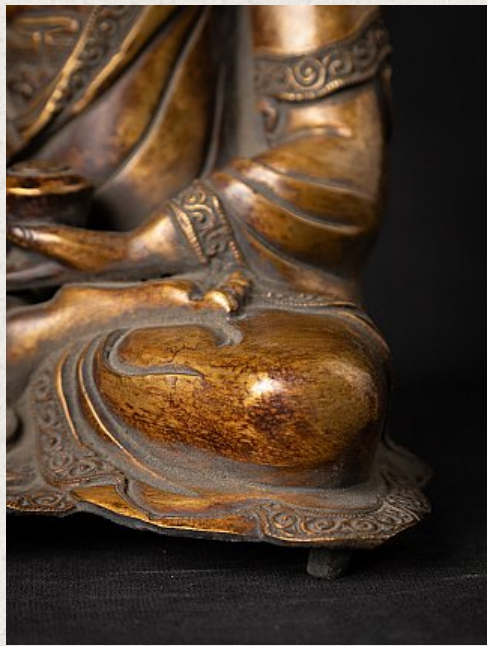

[See on website](#)