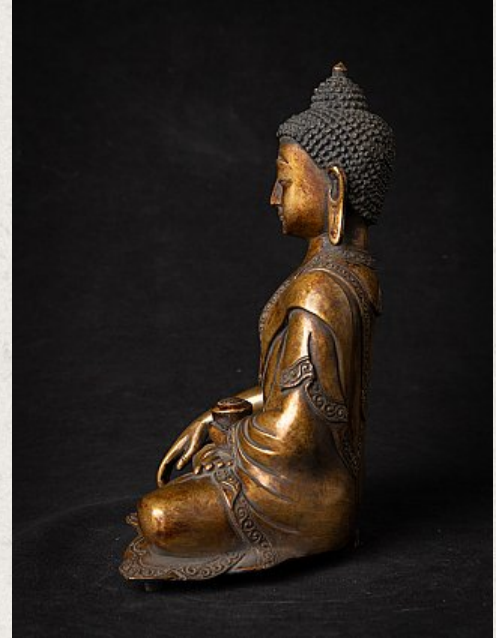

Old bronze Nepali Buddha statue

- Material : bronze
- 21,3 cm high
- 16,3 cm wide and 10,5 cm deep
- Bhumisparsha mudra
- Middle 20th century
- Weight: 1,79 kgs
- Originating from Nepal
- Nr: 3638-23

Original Buddhas

Rielerweg 71-73

7416 ZB Deventer

The Netherlands

www.originalbuddhas.com

info@originalbuddhas.com

+31-6-22192241