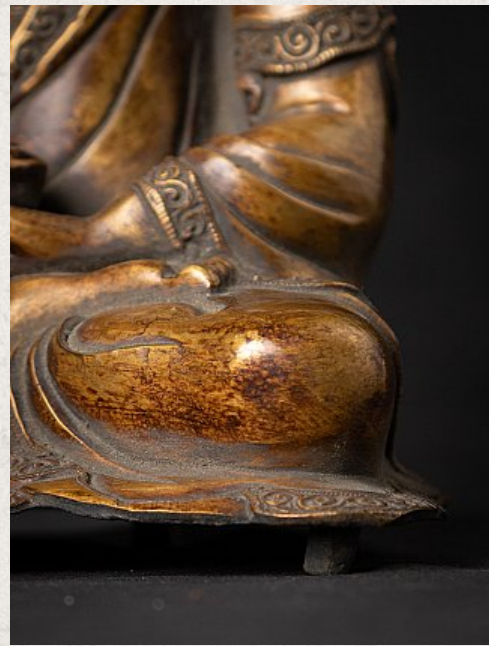

[See on website](#)