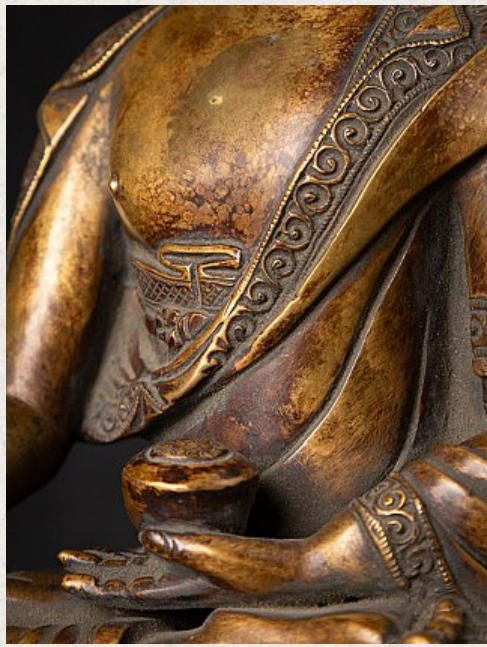

[See on website](#)