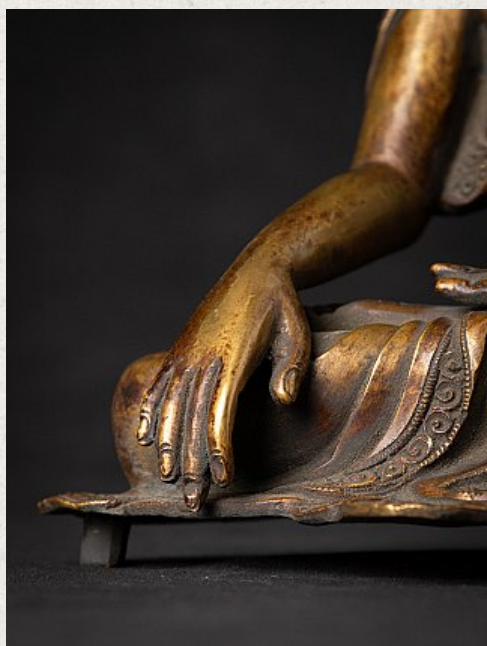

[See on website](#)