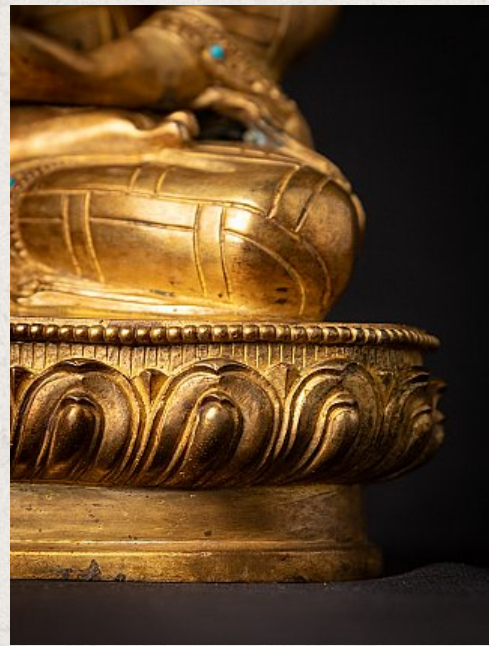

[See on website](#)