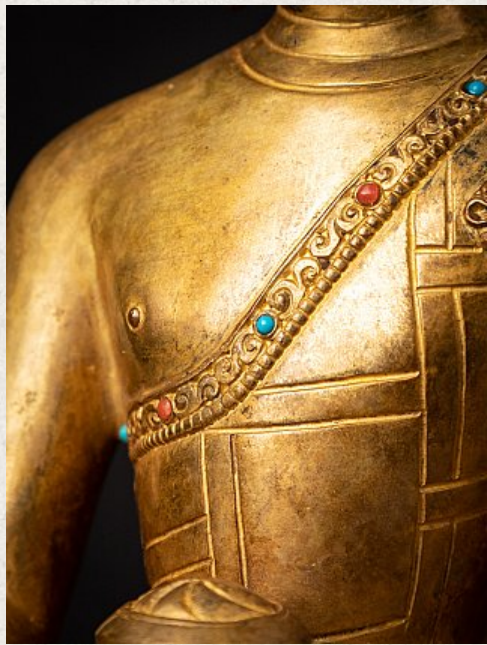

[See on website](#)