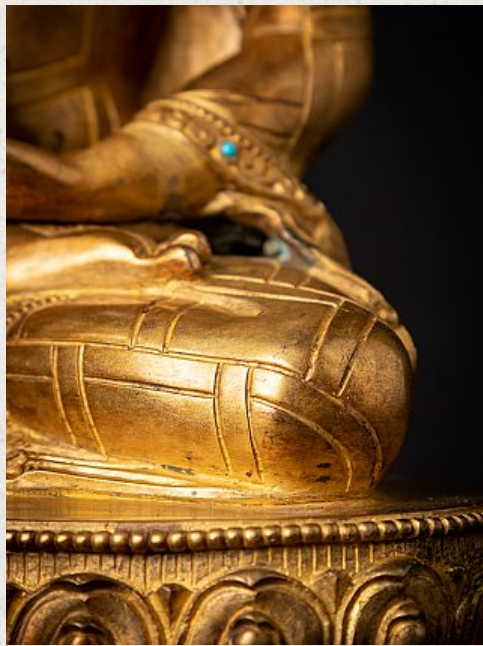

[See on website](#)