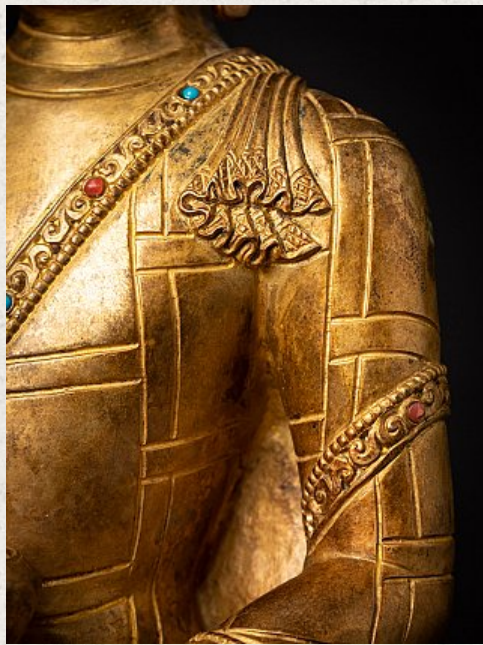

[See on website](#)