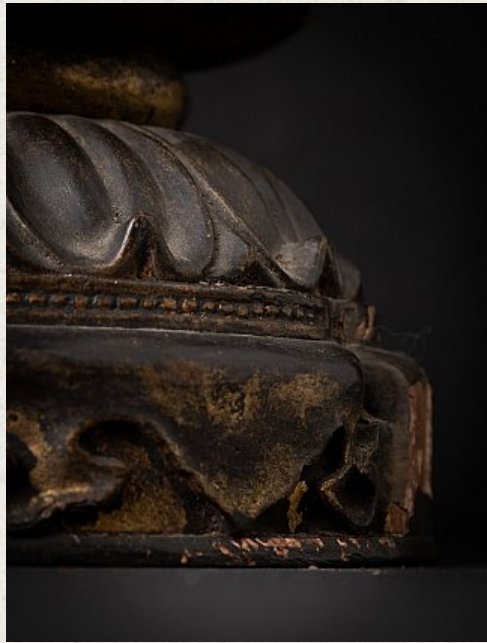

[See on website](#)