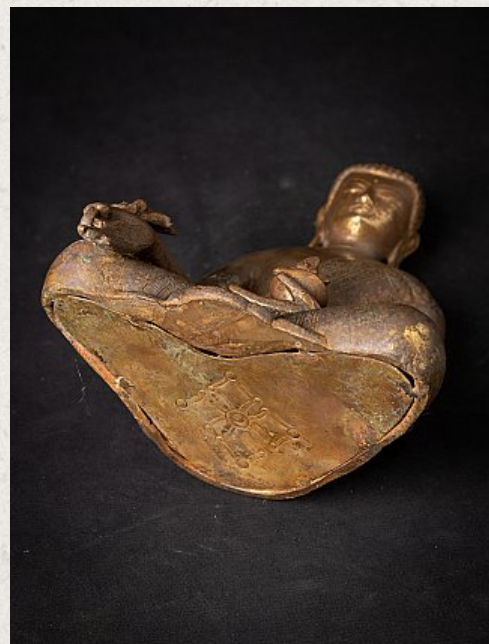

[See on website](#)