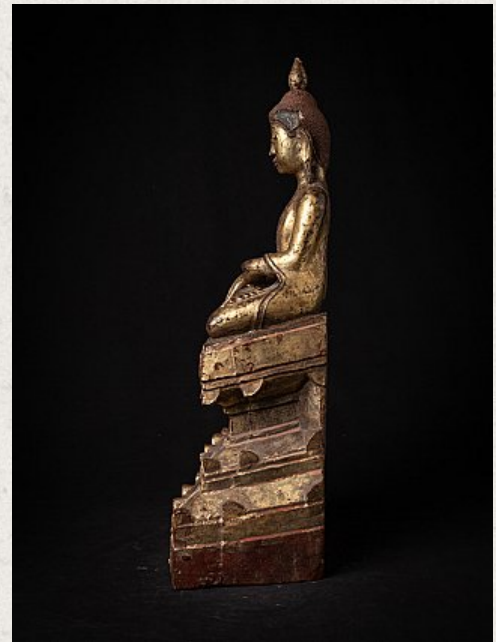

Antique wooden Burmese Buddha statue

- Material : wood
- 57 cm high
- 26,3 cm wide and 18 cm deep
- Gilded with 24 krt. gold
- Shan (Tai Yai) style
- Bhumisparsha mudra
- 18th century
- With Burmese inscriptions in the base
- Weight: 4,97 kgs
- Originating from Burma
- Nr: 3653-13
- Price : 2,100 euro

Original Buddhas

Rielerweg 71-73

7416 ZB Deventer

The Netherlands

www.originalbuddhas.com

info@originalbuddhas.com

+31-6-22192241